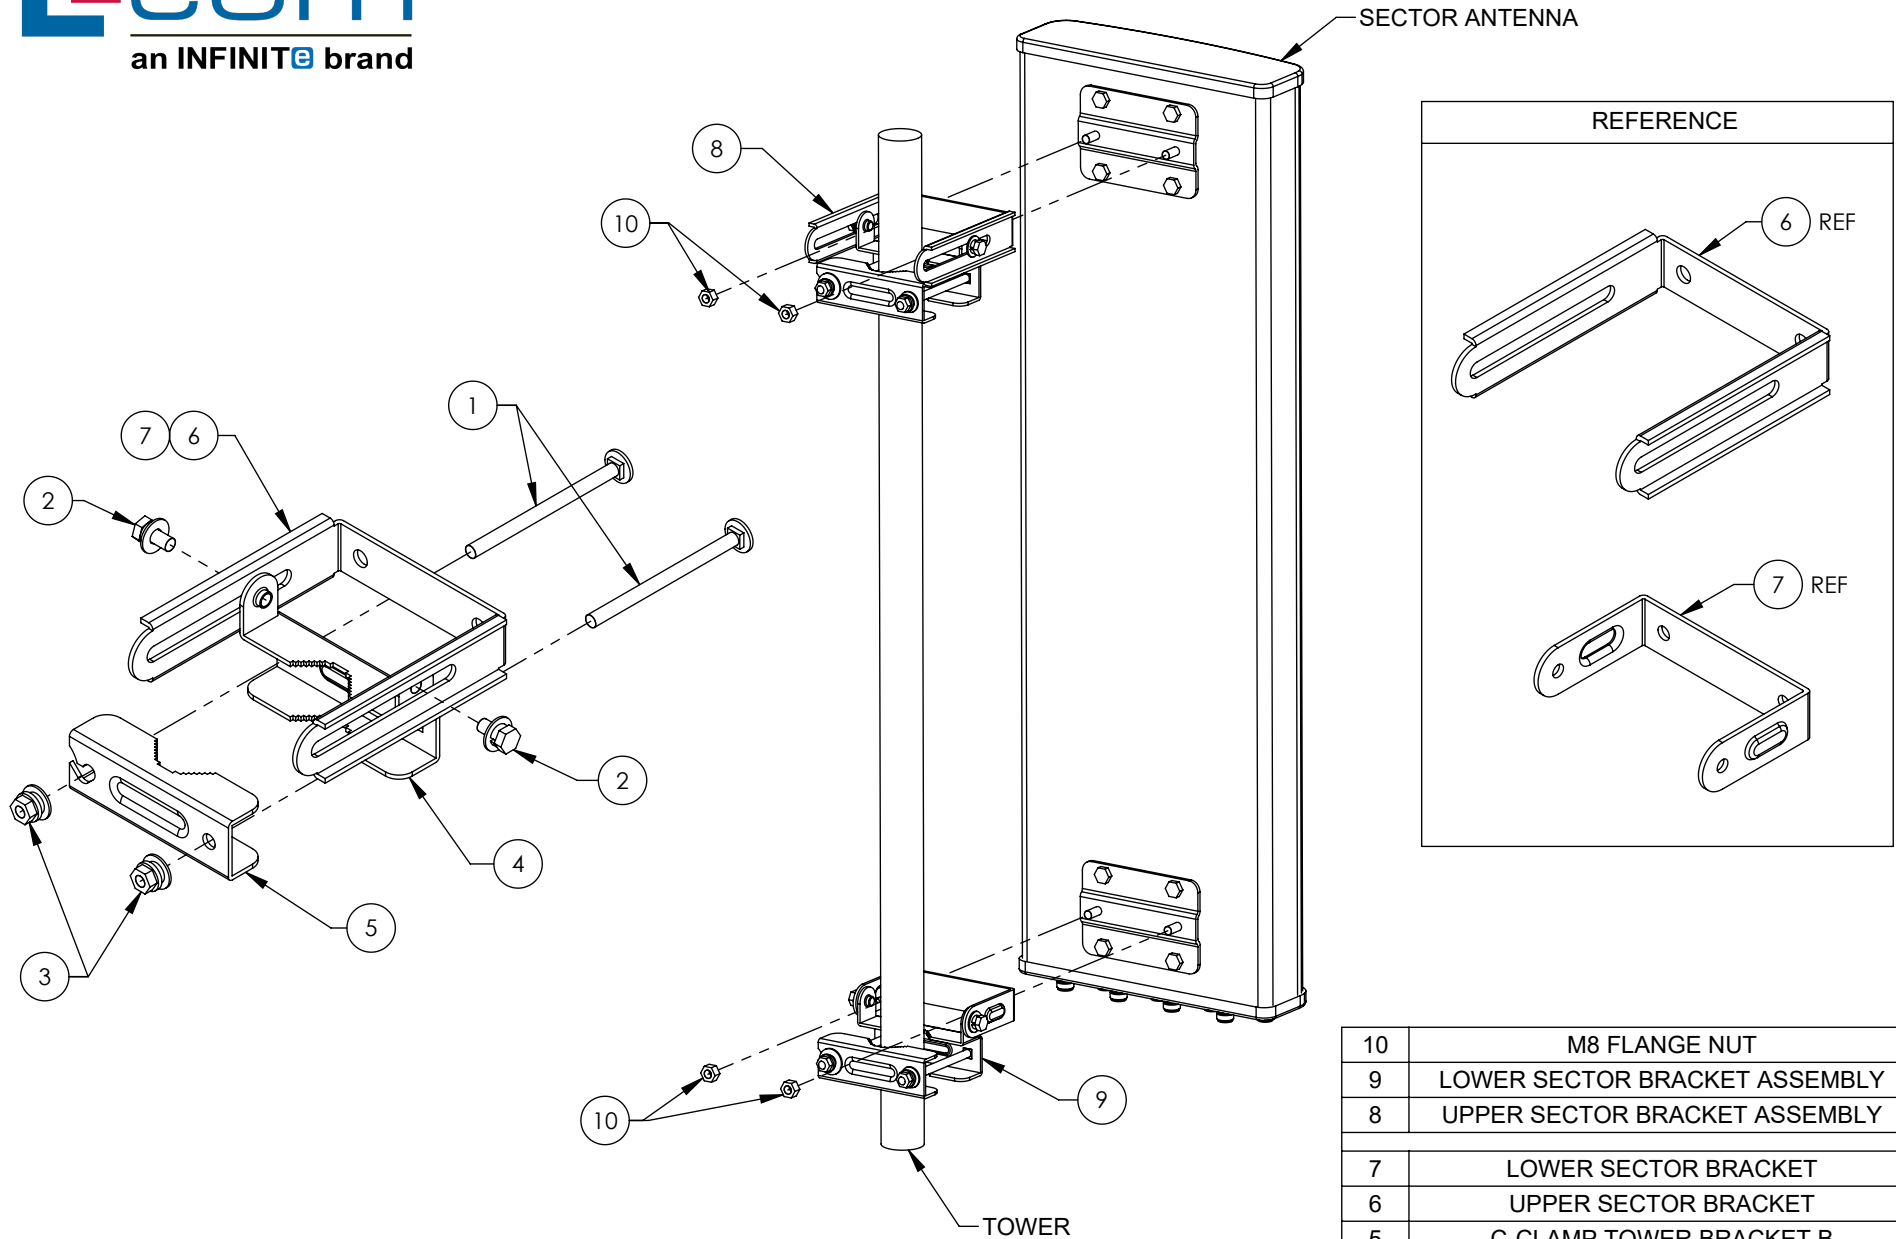

HG2314DP-065-8NF MOUNTING BRACKET DIAGRAM

SECTOR BRACKET ASSEMBLY DIAGRAM
UPPER MOUNTING BRACKET (SHOWN) USE ITEM #6
LOWER MOUNTING BRACKET USE ITEM #7

10	M8 FLANGE NUT	4
9	LOWER SECTOR BRACKET ASSEMBLY	1
8	UPPER SECTOR BRACKET ASSEMBLY	1
7	LOWER SECTOR BRACKET	1
6	UPPER SECTOR BRACKET	1
5	C-CLAMP TOWER BRACKET B	1
4	C-CLAMP TOWER BRACKET A	1
3	M8 FLANGE NUT	2
2	M8 X 25mm CARRIAGE BOLT	2
1	M8 X 125mm CARRIAGE BOLT	2
NO	DESCRIPTION	QTY