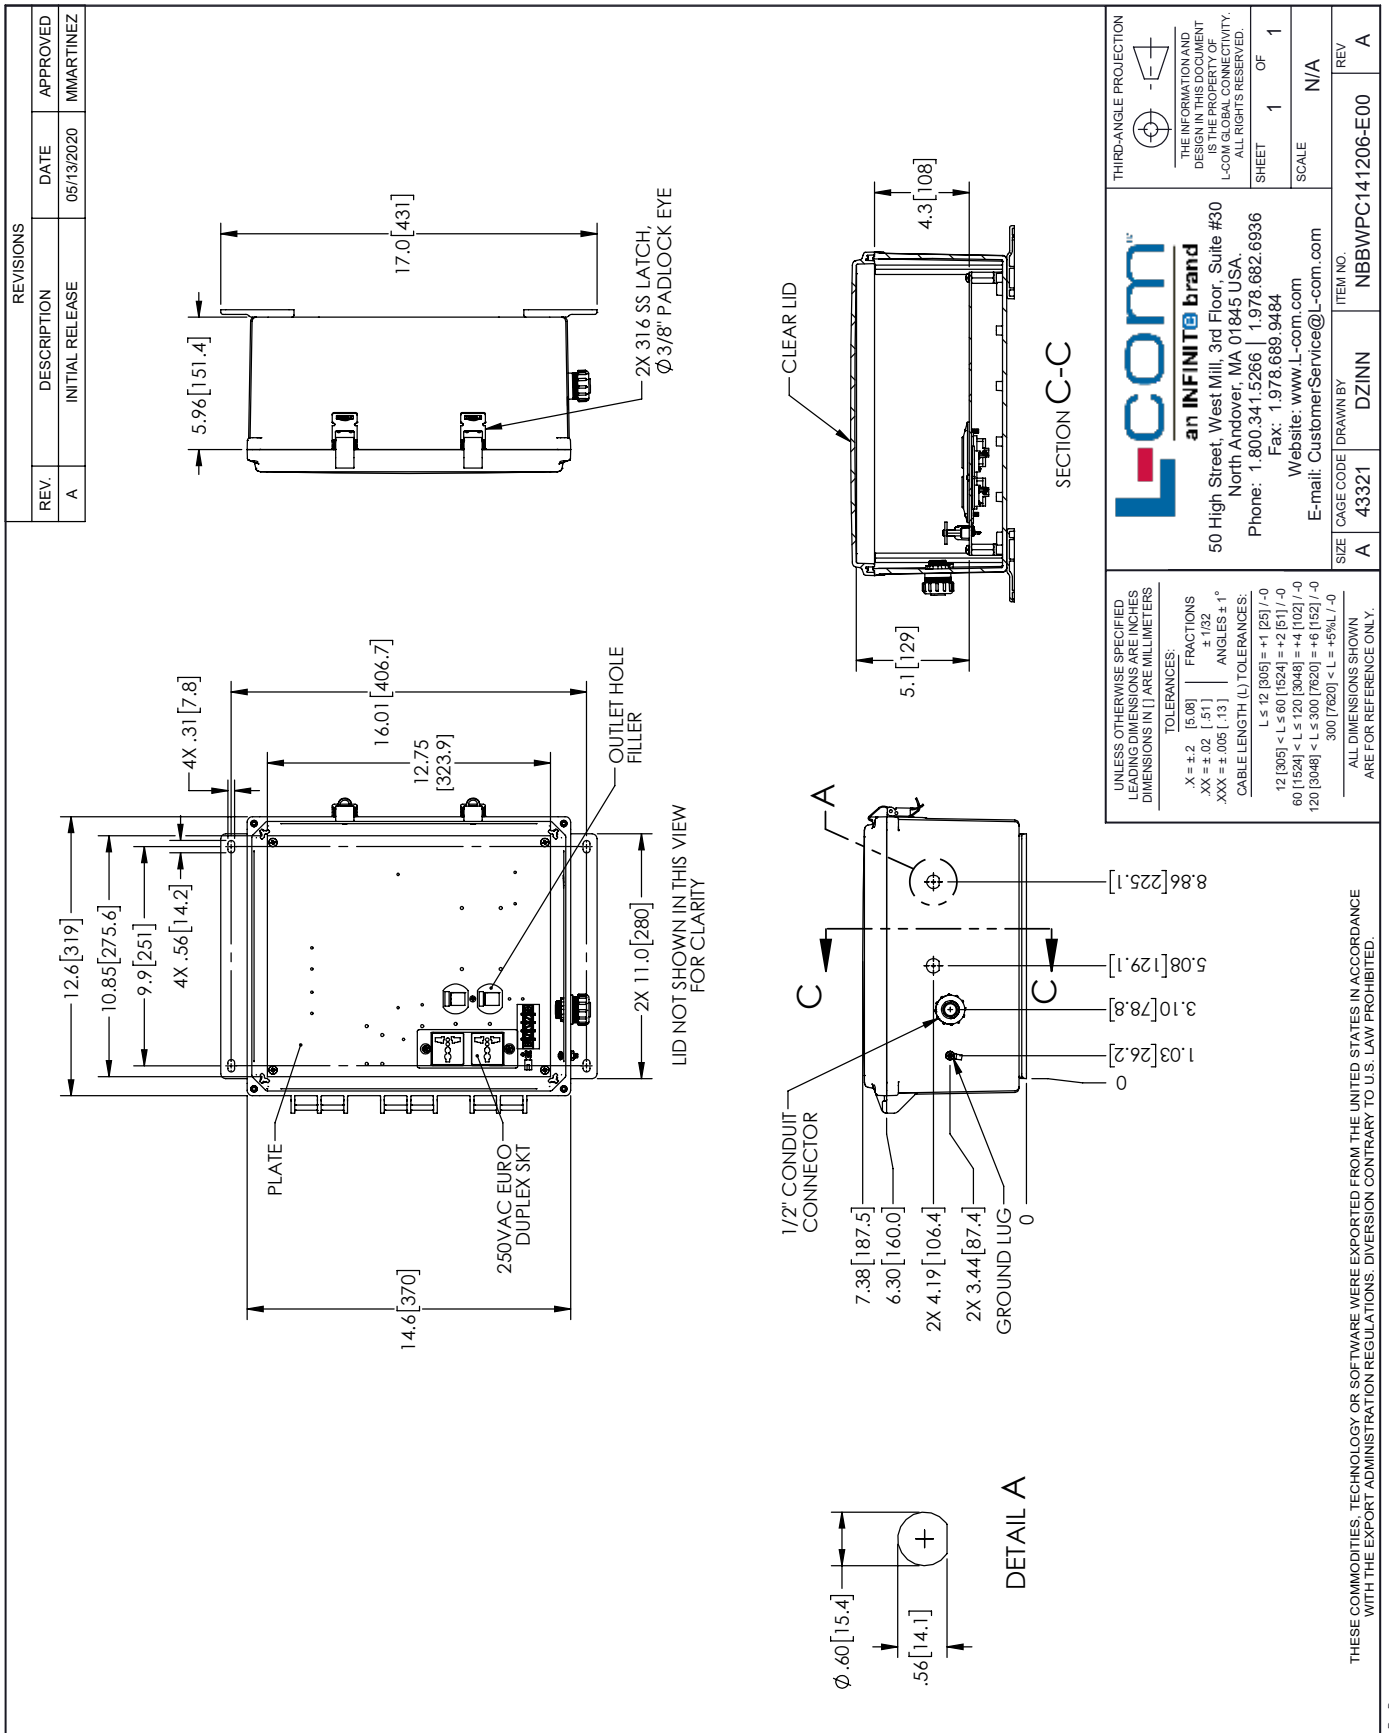

L-com CAD Drawing

REVISIONS			
REV.	DESCRIPTION	DATE	APPROVED
A	INITIAL RELEASE	05/13/2020	MMARTINEZ

THIRD-ANGLE PROJECTION

THE INFORMATION AND DESIGN IN THIS DOCUMENT IS THE PROPERTY OF L-COM GLOBAL CONNECTIVITY. ALL RIGHTS RESERVED.

SHEET 1 OF 1

SCALE N/A

REV A

ITEM NO. NBBWPC141206-E00

SIZE A

CAGE CODE 43321

DRAWN BY DZINN

PHONE: 1.800.341.5266 | 1.978.682.6936

FAX: 1.978.689.9484

WEBSITE: www.L-com.com

E-MAIL: CustomerService@L-com.com

UNLESS OTHERWISE SPECIFIED LEADING DIMENSIONS ARE INCHES DIMENSIONS IN [ ] ARE MILLIMETERS

TOLERANCES:

X = +.2 | 15.081 | FRACTIONS
XX = +.02 | 1.51 | ± 1/32
XXX = ±.005 | .13 | ANGLES ± 1°

CABLE LENGTH (L) TOLERANCES:

L ≤ 12 [305] = +1 [25] / -0
12 [305] < L ≤ 60 [1524] = +2 [51] / -0
60 [1524] < L ≤ 120 [3048] = +4 [102] / -0
120 [3048] < L ≤ 300 [7620] = +6 [152] / -0
300 [7620] < L = +5% / -0

ALL DIMENSIONS SHOWN ARE FOR REFERENCE ONLY.

THESE COMMODITIES, TECHNOLOGY OR SOFTWARE WERE EXPORTED FROM THE UNITED STATES IN ACCORDANCE WITH THE EXPORT ADMINISTRATION REGULATIONS. DIVERSION CONTRARY TO U.S. LAW PROHIBITED.

T-Rev D