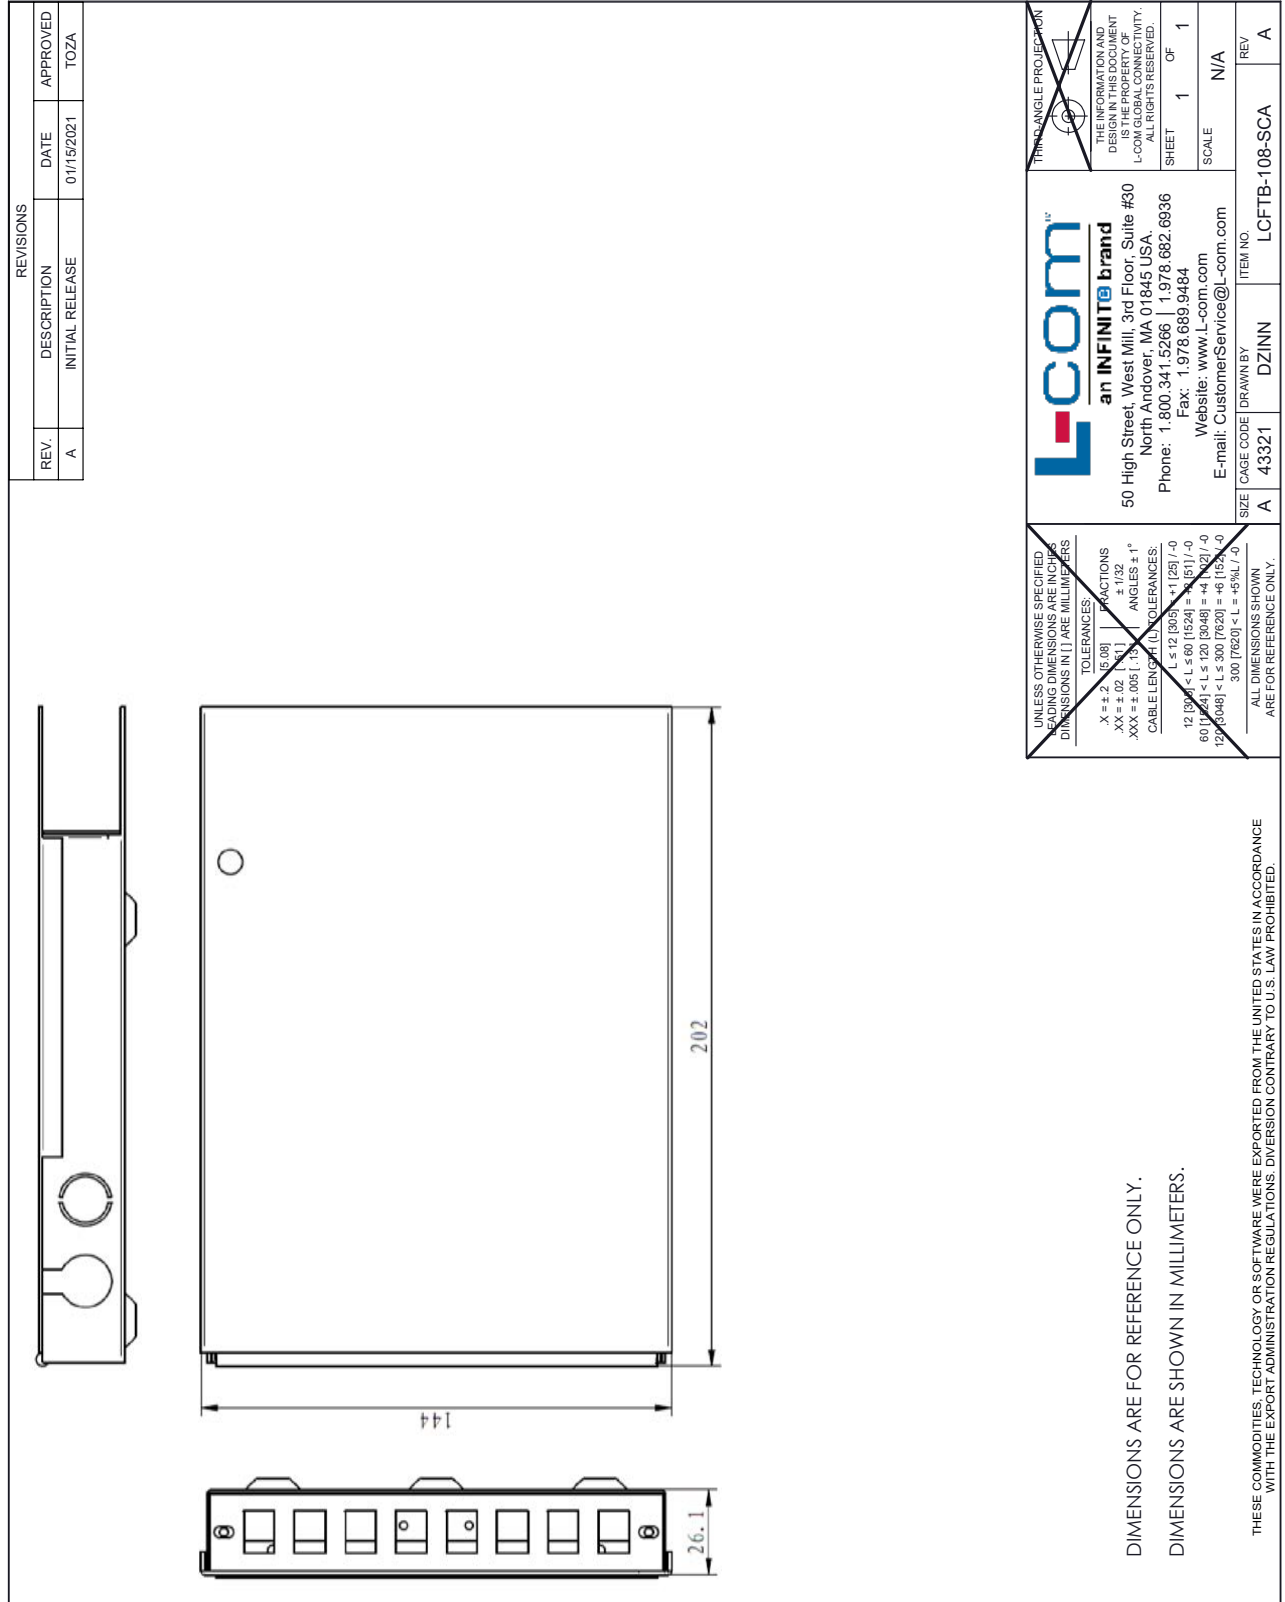

FTTH (Fiber To The Home) Terminal Box with 8 Simplex SC/APC Couplers and Pigtails

L-com CAD Drawing

UNLESS OTHERWISE SPECIFIED
READING DIMENSIONS ARE IN INCHES
DIMENSIONS IN [ ] ARE IN MILLIMETERS

TOLERANCES

.X ± .2 (5.08) FRACTIONS ± 1/32
.XX ± .02 (.51) ANGLES ± 1°
.XXX ± .005 (.13) CABLE LENGTH (L) TOLERANCES:

L ≤ 12 (305) ± .125 (-0)
12 (305) < L ≤ 60 (1524) ± .151 (-0)
60 (1524) < L ≤ 120 (3048) ± .152 (-0)
120 (3048) < L ≤ 300 (7620) ± .152 (-0)
300 (7620) < L = +5% / -0

ALL DIMENSIONS SHOWN
ARE FOR REFERENCE ONLY.

THESE COMMODITIES, TECHNOLOGY OR SOFTWARE WERE EXPORTED FROM THE UNITED STATES IN ACCORDANCE
WITH THE EXPORT ADMINISTRATION REGULATIONS. DIVERSION CONTRARY TO U.S. LAW PROHIBITED.

L-com
an INFINITE brand

50 High Street, West Mill, 3rd Floor, Suite #30
North Andover, MA 01845, USA.
Phone: 1.800.341.5266 | 1.978.682.6936
Fax: 1.978.689.9484
Website: www.L-com.com
E-mail: CustomerService@L-com.com

THE INFORMATION AND
DRAWINGS HEREON
IS THE PROPERTY OF
L-COM GLOBAL CONNECTIVITY.
ALL RIGHTS RESERVED.

THIRD ANGLE PROJECTION

SHEET 1 OF 1

SCALE N/A

SIZE	CAGE CODE	DRAWN BY	ITEM NO.
A	43321	DZINN	LCFTB-108-SCA

REV A

DIMENSIONS ARE FOR REFERENCE ONLY.
DIMENSIONS ARE SHOWN IN MILLIMETERS.