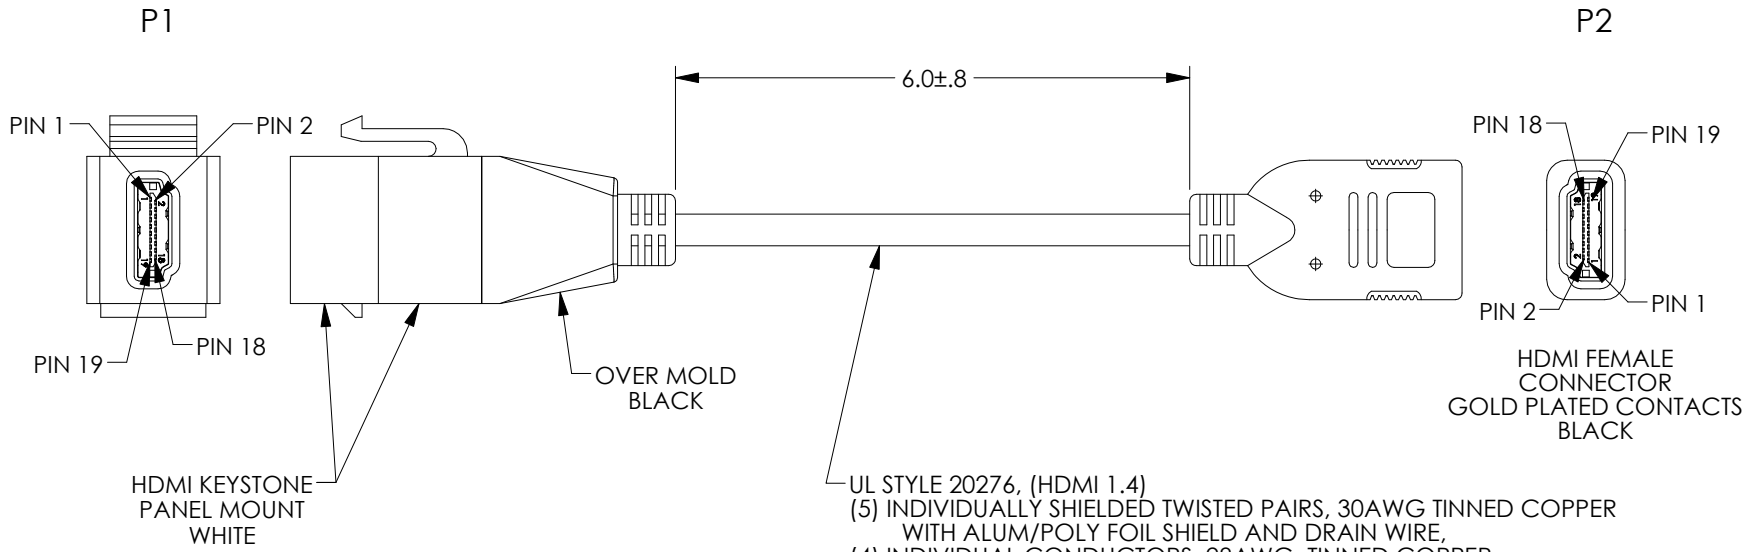

UL STYLE 20276, (HDMI 1.4)
 (5) INDIVIDUALLY SHIELDED TWISTED PAIRS, 30AWG TINNED COPPER WITH ALUM/POLY FOIL SHIELD AND DRAIN WIRE,
 (4) INDIVIDUAL CONDUCTORS, 28AWG, TINNED COPPER
 OVERALL SHIELD: ALUMINUM MYLAR PLUS BRAIDED SHIELD
 OUTER JACKET: PVC, BLACK

PIN OUT

P1	P2 COLOR	P1	P2 COLOR
1	1 BROWN	10	10 GREEN
3	3 WHITE	12	12 WHITE
5	5 D.W	8	8 D.W
4	4 RED	14	14 BLUE
6	6 WHITE	19	19 WHITE
2	2 D.W	17	17 D.W
7	7 ORANGE	15	15 RED
9	9 WHITE	16	16 PURPLE
11	11 D.W	18	18 ORANGE
13	13 GRAY	S	S BRAID

NOTES:

1. COMPONENT SHALL BE INDIVIDUALLY PACKAGED IN ACCORDANCE WITH L-COM SPECIFICATION PS-0031

UNLESS OTHERWISE SPECIFIED, DIMENSIONS ARE IN INCHES [mm] OVERALL CABLE LENGTH TOLERANCE: ≤12 [305] = +1 [25] / -0 >12 [305] ≤60 [1524] = +2 [51] / -0 >60 [1524] ≤120 [3048] = +4 [102] / -0 >120 [3048] ≤300 [7620] = +6 [152] / -0 >300 [7620] = +5% / -0 ALL OTHER DIMENSIONAL TOLERANCES: .X = ± .2 [5] FRACTIONS ± 1/32 .XX = ± .02 [.5] ANGLES ± 1° .XXX = ± .005 [.13]	APPROVALS DRAWN BY BPUCHASKI	DATE 09/29/2020	 50 High Street, West Mill, North Andover, MA 01845 USA. Phone: 1.800.341.5266 1.978.682.6936
	CHECKED BY DFRISIELLO	DATE 09/22/2020	
APPROVED BY MBLACKWOOD	DATE 09/29/2020	PRODUCT DESCRIPTION HDMI KEYSTONE PIGTAIL, 6 INCHES, WHITE	
THIRD-ANGLE PROJECTION 	CONFIGURATION DETAILS OF UNDIMENSIONED FEATURES MAY VARY	COLOR VARIATIONS MAY OCCUR	SIZE A
SCALE: NONE		CAGE CODE 43321	ITEM NO. VHC00030
CAD FILE: vhc00030.SLDDRW		SHEET 1 OF 1	