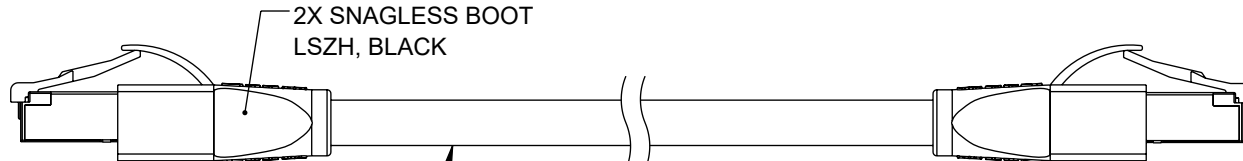

F

2X L-COM LOGO BOTH SIDES

E

E

2X RJ45 SHIELDED PLUG GOLD PLATED CONTACTS

D

D

CAT 7 SHIELDED MODULAR CABLE  
 FOUR TWISTED PAIR WITH ALUMINUM/ POLYESTER FOIL SHIELDING OF EACH PAIR  
 CONDUCTORS: 26 AWG STRANDED COPPER  
 OVERALL SHIELD: TINNED COPPER BRAID  
 JACKET: PVC, COLOR: GRAY, NOM. DIA. .236 [6.0]  
 (OPERATING TEMPERATURE: -10 °C TO +80 °C; VOLTAGE RATING: 30V)

C

C

PART NUMBER	LENGTH METERS[FEET]
TRD795GRY-05M	0.5[1.64]
TRD795GRY-1M	1.0[3.28]
TRD795GRY-2M	2.0[6.56]
TRD795GRY-3M	3.0[9.84]
TRD795GRY-5M	5.0[16.41]
TRD795GRY-7.5M	7.5[24.61]
TRD795GRY-10M	10.0[32.81]
TRD795GRY-15M	15.0[49.21]

B

B

NOTES:

- 1.LENGTHS OVER 10 METERS (32.8 FT) ARE CHANNEL RATED.
- 2.PLUG CONFORMS TO TIA-1096.
- 3.CABLE ASSEMBLY TO BE TESTED FOR CONTINUITY.
- 4.CABLE ASSEMBLY TO BE INDIVIDUALLY PACKAGED IN ACCORDANCE WITH L-COM SPECIFICATION PS-0031.