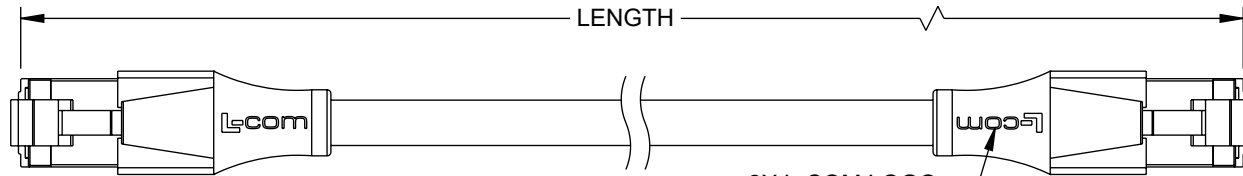

F

2X L-COM LOGO BOTH SIDES

E

E

2X RJ45 SHIELDED PLUG GOLD PLATED CONTACTS

D

D

CAT 7 SHIELDED MODULAR CABLE  
 FOUR TWISTED PAIR WITH ALUMINUM/ POLYESTER FOIL SHIELDING OF EACH PAIR  
 CONDUCTORS: 26 AWG STRANDED COPPER  
 OVERALL SHIELD: TINNED COPPER BRAID  
 JACKET: PVC, COLOR: GRAY, NOM. DIA. .236 [6.0]  
 (OPERATING TEMPERATURE: -10 °C TO +80 °C; VOLTAGE RATING: 30V)

C

C

PART NUMBER	LENGTH METERS[FEET]
TRD795GRY-05M	0.5[1.64]
TRD795GRY-1M	1.0[3.28]
TRD795GRY-2M	2.0[6.56]
TRD795GRY-3M	3.0[9.84]
TRD795GRY-5M	5.0[16.41]
TRD795GRY-7.5M	7.5[24.61]
TRD795GRY-10M	10.0[32.81]
TRD795GRY-15M	15.0[49.21]

B

B

NOTES:

- 1.LENGTHS OVER 10 METERS (32.8 FT) ARE CHANNEL RATED.
- 2.PLUG CONFORMS TO TIA-1096.
- 3.CABLE ASSEMBLY TO BE TESTED FOR CONTINUITY.
- 4.CABLE ASSEMBLY TO BE INDIVIDUALLY PACKAGED IN ACCORDANCE WITH L-COM SPECIFICATION PS-0031.