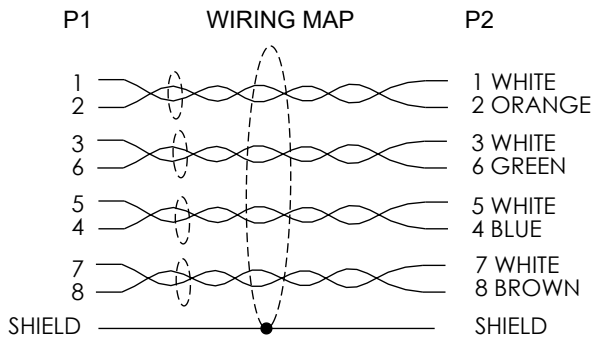

PART NUMBER	LENGTH METERS[FEET]
TRD795GRY-05M	0.5[1.64]
TRD795GRY-1M	1.0[3.28]
TRD795GRY-2M	2.0[6.56]
TRD795GRY-3M	3.0[9.84]
TRD795GRY-5M	5.0[16.41]
TRD795GRY-7.5M	7.5[24.61]
TRD795GRY-10M	10.0[32.81]
TRD795GRY-15M	15.0[49.21]

B

B

NOTES:

- 1.LENGTHS OVER 10 METERS (32.8 FT) ARE CHANNEL RATED.
- 2.PLUG CONFORMS TO TIA-1096.
- 3.CABLE ASSEMBLY TO BE TESTED FOR CONTINUITY.
- 4.CABLE ASSEMBLY TO BE INDIVIDUALLY PACKAGED IN ACCORDANCE WITH L-COM SPECIFICATION PS-0031.

A

A

THE INFORMATION CONTAINED IN THIS DRAWING IS THE SOLE PROPERTY OF INFINITE ELECTRONICS, INC. ANY REPRODUCTION IN PART OR WHOLE WITHOUT THE WRITTEN PERMISSION OF INFINITE ELECTRONICS, INC. IS PROHIBITED. THESE COMMODITIES, TECHNOLOGY OR SOFTWARE WERE EXPORTED FROM THE UNITED STATES IN ACCORDANCE WITH THE EXPORT ADMINISTRATION REGULATIONS. DIVERSION CONTRARY TO U.S. LAW PROHIBITED.

UNLESS OTHERWISE SPECIFIED LEADING DIMENSIONS ARE INCHES DIMENSIONS IN [ ] ARE MILLIMETERS

TOLERANCES:

.X = ±.2 [5]	FRACTIONS
.XX = ±.02 [0.5]	± 1/32
.XXX = ±.005 [0.13]	ANGLES ± 1°

CABLE LENGTH TOLERANCES:

≤12 [305]	= +1 [25] / -0
>12 [305] ≤ 60 [1524]	= +2 [51] / -0
>60 [1524] ≤ 120 [3048]	= +4 [102] / -0
>120 [3048] ≤ 300 [7620]	= +6 [152] / -0
>300 [7620]	= +5% / -0

ALL DIMENSIONS ARE FOR REFERENCE ONLY AND SUBJECT TO CHANGE WITHOUT NOTICE. UN-DIMENSIONED NON-CRITICAL FEATURES MAY VARY IN SIZE AND LOCATION. COLORS MAY VARY.

L-com
an INFINIT@ brand

Website: www.L-com.com
Phone: 1.800.341.5266 | 1.978.682.6936

DESCRIPTION
CA,CAT7 S/FTP RJ45 TO RJ45 PVC JKT,GRY

SIZE A	CAGE CODE 43321	DRAWN BY BZHANG	ITEM NO. TRD795GRY	REV A

INTERPRET ALL DIMENSIONS AND TOLERANCES PER ASME Y14.5

SCALE NONE	SHEET 1 OF 1

6

5

4

3

2

1