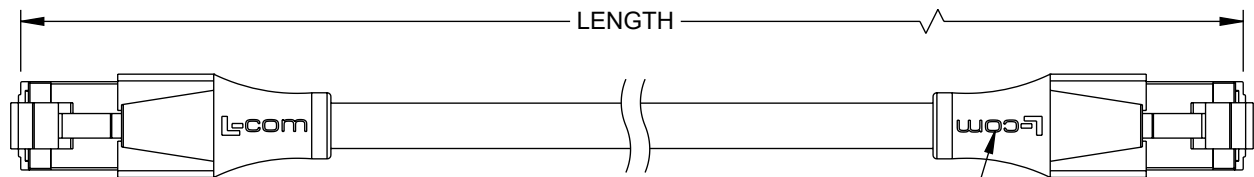

F

E

E

D

D

C

C

B

B

A

A

2X RJ45 SHIELDED PLUG
GOLD PLATED CONTACTS

CAT 7 SHIELDED MODULAR CABLE
FOUR TWISTED PAIR WITH ALUMINUM/ POLYESTER FOIL SHIELDING OF EACH PAIR
CONDUCTORS: 26 AWG STRANDED COPPER
OVERALL SHIELD: TINNED COPPER BRAID
JACKET: PVC, COLOR: GRAY, NOM. DIA. .236 [6.0]
(OPERATING TEMPERATURE: -10 °C TO +80 °C; VOLTAGE RATING: 30V)

PART NUMBER	LENGTH METERS[FEET]
TRD795GRY-05M	0.5[1.64]
TRD795GRY-1M	1.0[3.28]
TRD795GRY-2M	2.0[6.56]
TRD795GRY-3M	3.0[9.84]
TRD795GRY-5M	5.0[16.41]
TRD795GRY-7.5M	7.5[24.61]
TRD795GRY-10M	10.0[32.81]
TRD795GRY-15M	15.0[49.21]

- NOTES:
- 1.LENGTHS OVER 10 METERS (32.8 FT) ARE CHANNEL RATED.
 - 2.PLUG CONFORMS TO TIA-1096.
 - 3.CABLE ASSEMBLY TO BE TESTED FOR CONTINUITY.
 - 4.CABLE ASSEMBLY TO BE INDIVIDUALLY PACKAGED IN ACCORDANCE WITH L-COM SPECIFICATION PS-0031.