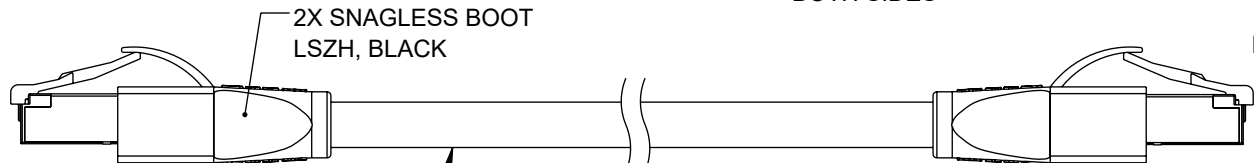

B

A

A

2X RJ45 SHIELDED PLUG
GOLD PLATED CONTACTS

CAT 7 SHIELDED MODULAR CABLE
FOUR TWISTED PAIR WITH ALUMINUM/ POLYESTER FOIL SHIELDING OF EACH PAIR
CONDUCTORS: 26 AWG STRANDED COPPER
OVERALL SHIELD: TINNED COPPER BRAID
JACKET: PVC, COLOR: GRAY, NOM. DIA. .236 [6.0]
(OPERATING TEMPERATURE: -10 °C TO +80 °C; VOLTAGE RATING: 30V)