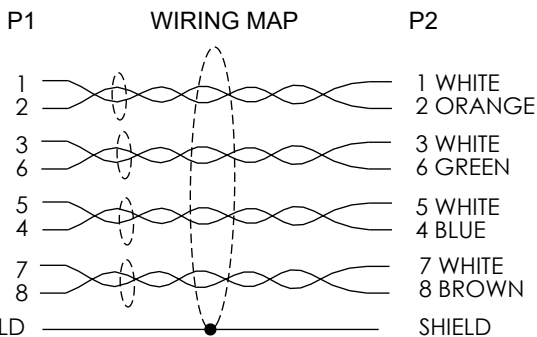

B

A

A

2X RJ45 SHIELDED PLUG
GOLD PLATED CONTACTS

CAT 7 SHIELDED MODULAR CABLE
FOUR TWISTED PAIR WITH ALUMINUM/ POLYESTER FOIL SHIELDING OF EACH PAIR
CONDUCTORS: 26 AWG STRANDED COPPER
OVERALL SHIELD: TINNED COPPER BRAID
JACKET: PVC, COLOR: GRAY, NOM. DIA. .236 [6.0]
(OPERATING TEMPERATURE: -10 °C TO +80 °C; VOLTAGE RATING: 30V)