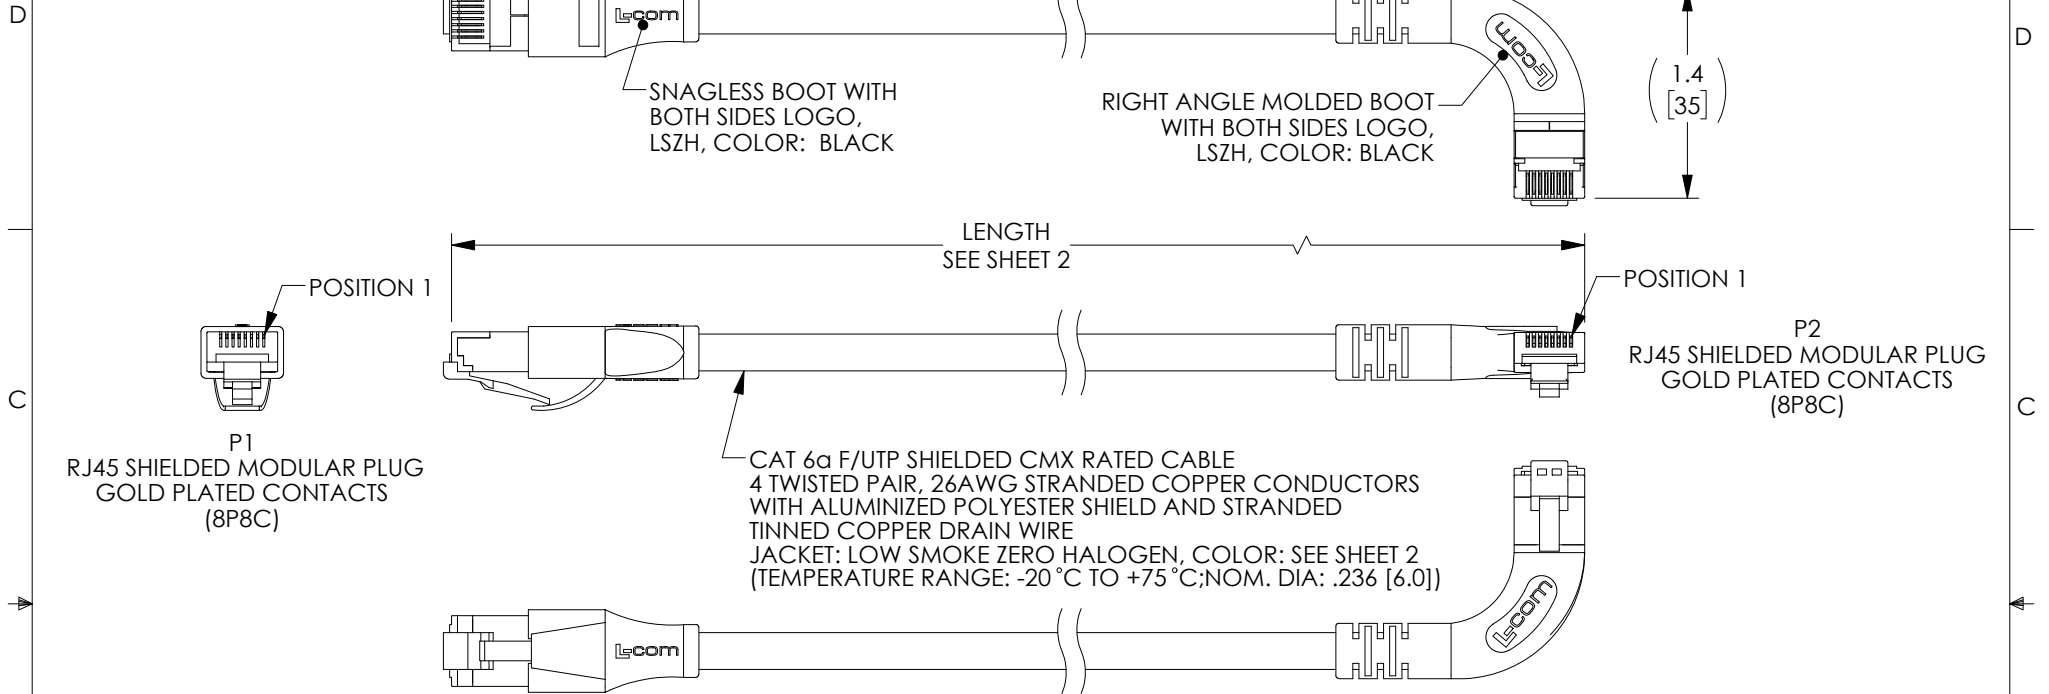

NOTES:

1. PLUG CONFORMS TO TIA-1096
2. CABLE ASSEMBLY SHALL BE TESTED FOR CONTINUITY.
3. CABLE ASSEMBLY SHALL BE INDIVIDUALLY PACKAGED IN ACCORDANCE WITH L-COM SPECIFICATION PS-0031.

LSZH CABLE CHARACTERISTICS:

FLAME RATING: IEC 60332-1
CORROSIVE GAS: IEC 60754
SMOKE EMISSION: IEC 61034

REGULATORY COMPLIANCE:

EU RoHS DIRECTIVE (MOST RECENT RELEASED VERSION)

UNLESS OTHERWISE SPECIFIED, DIMENSIONS ARE IN INCHES [mm] OVERALL CABLE LENGTH TOLERANCE: ≤12 [305] = +1 [25] / -0 >12 [305] ≤60 [1524] = +2 [51] / -0 >60 [1524] ≤120 [3048] = +4 [102] / -0 >120 [3048] ≤300 [7620] = +6 [152] / -0 >300 [7620] = +5% / -0 ALL OTHER DIMENSIONAL TOLERANCES: .X = ± .2 [5] FRACTIONS ± 1/32 .XX = ± .02 [.5] ANGLES ± 1° .XXX = ± .005 [.13]	APPROVALS DRAWN BY BZHANG CHECKED BY WLI APPROVED BY WLI	DATE 08/30/2024 08/30/2024 08/30/2024	 50 High Street, West Mill, North Andover, MA 01845 USA. Phone: 1.800.341.5266 1.978.682.6936
	CONFIGURATION DETAILS OF UNDIMENSIONED FEATURES MAY VARY COLOR VARIATIONS MAY OCCUR	CATEGORY TELECOM/MODULAR	
THIRD-ANGLE PROJECTION 	SIZE A CAGE CODE 43321 SCALE: NONE	ITEM NO. TRD695ASZRA7-xxM CAD FILE: TRD695ASZRA7-xxM.SLDDRW	REV. A SHEET 1 OF 2