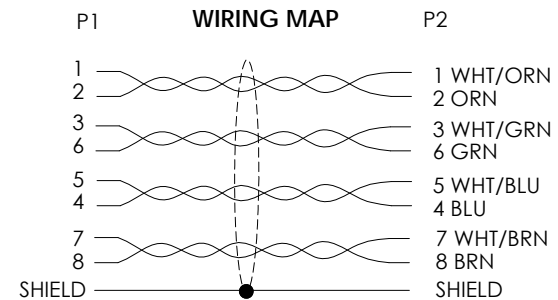

NOTES:

1. PLUG CONFORMS TO TIA-1096
2. CABLE ASSEMBLY SHALL BE TESTED FOR CONTINUITY.
3. CABLE ASSEMBLY SHALL BE INDIVIDUALLY PACKAGED IN ACCORDANCE WITH L-COM SPECIFICATION PS-0031.

LSZH CABLE CHARACTERISTICS:

THE INFORMATION CONTAINED IN THIS DRAWING IS THE SOLE PROPERTY OF L-COM, INC. ANY REPRODUCTION IN PART OR WHOLE WITHOUT THE WRITTEN PERMISSION OF L-COM, INC. IS PROHIBITED.

PART NUMBER	COLOR	LENGTH METERS[FEET]	PART NUMBER	COLOR	LENGTH METERS[FEET]
TRD695ASZRA7BLK-1M	BLACK	1.0 [3.28]	TRD695ASZRA7RED-1M	RED	1.0 [3.28]
TRD695ASZRA7BLK-2M	BLACK	2.0 [6.56]	TRD695ASZRA7RED-2M	RED	2.0 [6.56]
TRD695ASZRA7BLK-3M	BLACK	3.0 [9.84]	TRD695ASZRA7RED-3M	RED	3.0 [9.84]
TRD695ASZRA7BLK-5M	BLACK	5.0 [16.41]	TRD695ASZRA7RED-5M	RED	5.0 [16.41]
TRD695ASZRA7BLK-7M	BLACK	7.0 [22.97]	TRD695ASZRA7RED-7M	RED	7.0 [22.97]
TRD695ASZRA7GRY-1M	GRAY	1.0 [3.28]	TRD695ASZRA7BLU-1M	BLUE	1.0 [3.28]
TRD695ASZRA7GRY-2M	GRAY	2.0 [6.56]	TRD695ASZRA7BLU-2M	BLUE	2.0 [6.56]
TRD695ASZRA7GRY-3M	GRAY	3.0 [9.84]	TRD695ASZRA7BLU-3M	BLUE	3.0 [9.84]
TRD695ASZRA7GRY-5M	GRAY	5.0 [16.41]	TRD695ASZRA7BLU-5M	BLUE	5.0 [16.41]
TRD695ASZRA7GRY-7M	GRAY	7.0 [22.97]	TRD695ASZRA7BLU-7M	BLUE	7.0 [22.97]