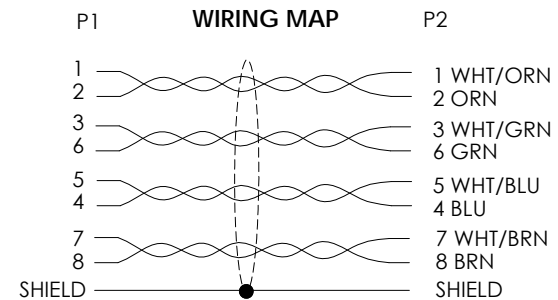

NOTES:

1. PLUG CONFORMS TO TIA-1096
2. CABLE ASSEMBLY SHALL BE TESTED FOR CONTINUITY.
3. CABLE ASSEMBLY SHALL BE INDIVIDUALLY PACKAGED IN ACCORDANCE WITH L-COM SPECIFICATION PS-0031.

LSZH CABLE CHARACTERISTICS:

FLAME RATING: IEC 60332-1
CORROSIVE GAS: IEC 60754
SMOKE EMISSION: IEC 61034

REGULATORY COMPLIANCE:

EU RoHS DIRECTIVE (MOST RECENT RELEASED VERSION)

UNLESS OTHERWISE SPECIFIED, DIMENSIONS ARE IN INCHES [mm] OVERALL CABLE LENGTH TOLERANCE: ≤12 [305] = +1 [25] / -0 >12 [305] ≤60 [1524] = +2 [51] / -0 >60 [1524] ≤120 [3048] = +4 [102] / -0 >120 [3048] ≤300 [7620] = +6 [152] / -0 >300 [7620] = +5% / -0 ALL OTHER DIMENSIONAL TOLERANCES: .X = ± .2 [5] FRACTIONS ± 1/32 .XX = ± .02 [.5] ANGLES ± 1° .XXX = ± .005 [.13]	APPROVALS DRAWN BY BZHANG CHECKED BY WLI APPROVED BY WLI	DATE 08/30/2024 08/30/2024 08/30/2024	 50 High Street, West Mill, North Andover, MA 01845 USA. Phone: 1.800.341.5266 1.978.682.6936	
	CONFIGURATION DETAILS OF UNDIMENSIONED FEATURES MAY VARY COLOR VARIATIONS MAY OCCUR	CATEGORY TELECOM/MODULAR		PRODUCT DESCRIPTION C6A F/UTP STR-RGT LSZH
THIRD-ANGLE PROJECTION 	SIZE A	CAGE CODE 43321	ITEM NO. TRD695ASZRA7-xxM	REV. A
SCALE: NONE		CAD FILE: TRD695ASZRA7-xxM.SLDDRW		SHEET 1 OF 2