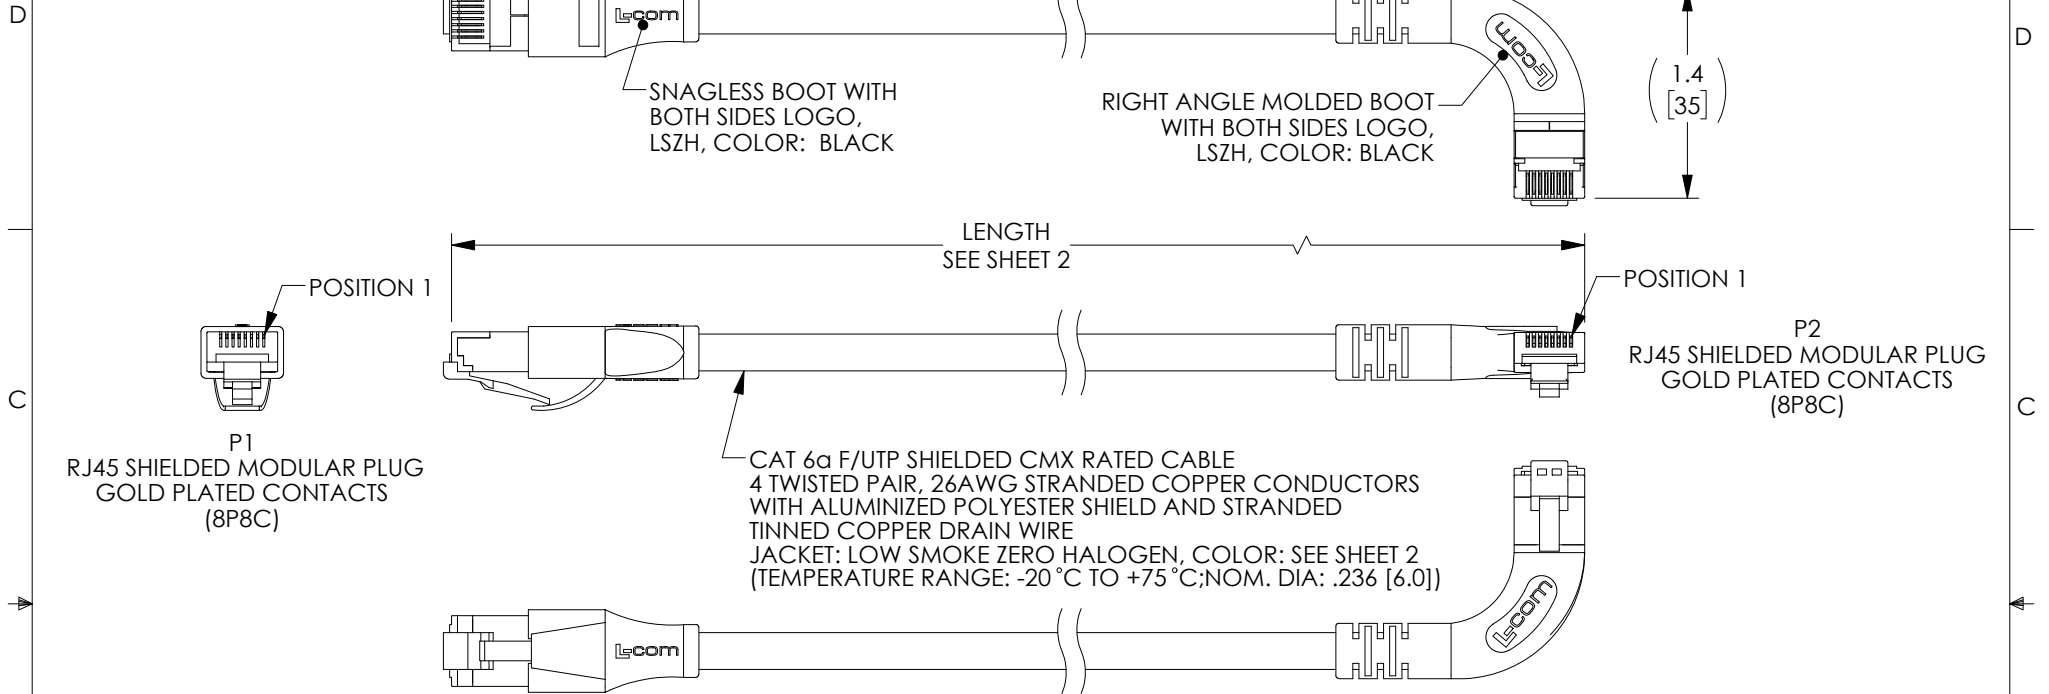

NOTES:

1. PLUG CONFORMS TO TIA-1096
2. CABLE ASSEMBLY SHALL BE TESTED FOR CONTINUITY.
3. CABLE ASSEMBLY SHALL BE INDIVIDUALLY PACKAGED IN ACCORDANCE WITH L-COM SPECIFICATION PS-0031.

LSZH CABLE CHARACTERISTICS:

FLAME RATING: IEC 60332-1
CORROSIVE GAS: IEC 60754
SMOKE EMISSION: IEC 61034

REGULATORY COMPLIANCE:

EU RoHS DIRECTIVE (MOST RECENT RELEASED VERSION)

UNLESS OTHERWISE SPECIFIED, DIMENSIONS ARE IN INCHES [mm] OVERALL CABLE LENGTH TOLERANCE: ≤12 [305] = +1 [25] / -0 >12 [305] ≤60 [1524] = +2 [51] / -0 >60 [1524] ≤120 [3048] = +4 [102] / -0 >120 [3048] ≤300 [7620] = +6 [152] / -0 >300 [7620] = +5% / -0 ALL OTHER DIMENSIONAL TOLERANCES: .X = ± .2 [5] FRACTIONS ± 1/32 .XX = ± .02 [.5] ANGLES ± 1° .XXX = ± .005 [.13]	APPROVALS DRAWN BY BZHANG CHECKED BY WLI APPROVED BY WLI	DATE 08/30/2024 08/30/2024 08/30/2024	 50 High Street, West Mill, North Andover, MA 01845 USA. Phone: 1.800.341.5266 1.978.682.6936	
	CONFIGURATION DETAILS OF UNDIMENSIONED FEATURES MAY VARY COLOR VARIATIONS MAY OCCUR	CATEGORY TELECOM/MODULAR		PRODUCT DESCRIPTION C6A F/UTP STR-RGT LSZH
THIRD-ANGLE PROJECTION 	SIZE A	CAGE CODE 43321	ITEM NO. TRD695ASZRA7-xxM	REV. A
SCALE: NONE		CAD FILE: TRD695ASZRA7-xxM.SLDDRW		SHEET 1 OF 2