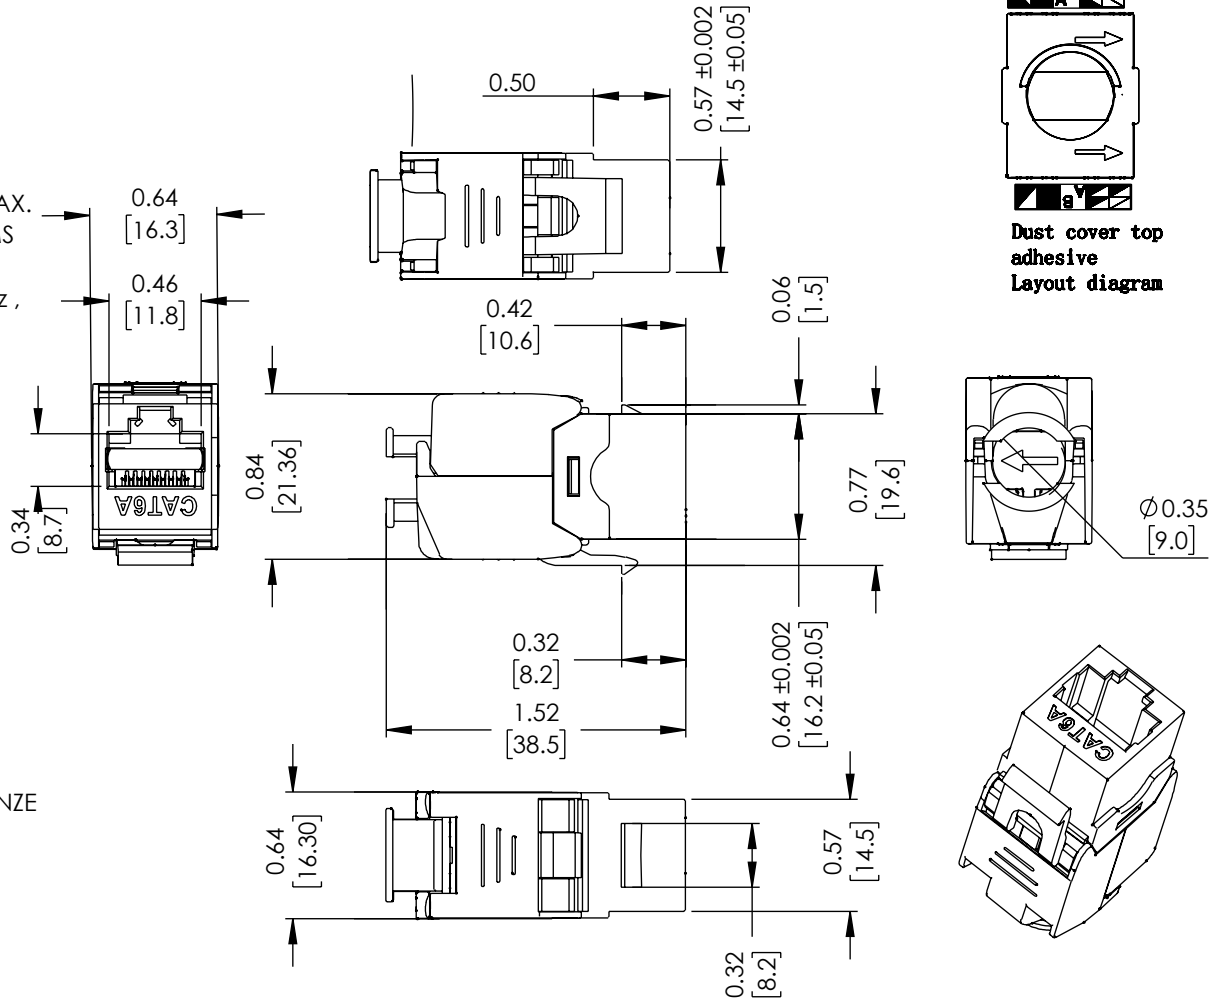

6

5

4

3

2

1

REVISION					
ZONE	REV	DESCRIPTION	DATE	CHANGED BY	APPROVED
	A	INITIAL RELEASE	03/20/2023	PSRINIVAS	GUTTADAURO

NOTES:-

ELECTRICAL:

1. VOLTAGE RATING : 125 VAC RMS.
2. CURRENT RATING : 1.5 AMP.
3. CONTACT RESISTANCE : 100 MILLIOHMS MAX.
4. INSULATION RESISTANCE : 1000 MEGAOHMS MIX. @ 500 VDC.
5. DIELECTRIC STRENGTH : 750 VAC RMS 60 Hz , 1MIN.

ENVIRONMENTAL:

1. STORAGE : -40 ° TO + 85 °
2. OPERATION : 0 ° TO + 70 °

MECHANICAL:

1. THE SHELL MATERIAL : ZINC ALLOY
2. HOUSING MATERIAL : ABS
3. INSERT MATERIAL : FAME RETARDANCY PBT
4. PCB MATERIAL : FR-4 T=1.6 mm
5. CONTACT MATERIAL : PHOSPHER BRONZE STAMP PIN T=0.3 mm
6. IDC CONTACT MATERIAL : PHOSPHER BRONZE T=0.5 mm WITH TIN PLATING
7. RJ45 JACK LIFE : 750 TIMES MIN.
8. IDC LIFE : 200 TIMES MIN.
9. WIRE : 28 AWG SOLID
10. 50 U" GOLD PLATTED.

REGULATORY COMPLIANCE:

EU RoHS DIRECTIVE (MOST RECENT RELEASED VERSION)

THE INFORMATION CONTAINED IN THIS DRAWING IS THE SOLE PROPERTY OF INFINITE ELECTRONICS, INC. ANY REPRODUCTION IN PART OR WHOLE WITHOUT THE WRITTEN PERMISSION OF INFINITE ELECTRONICS, INC. IS PROHIBITED. THESE COMMODITIES, TECHNOLOGY OR SOFTWARE WERE EXPORTED FROM THE UNITED STATES IN ACCORDANCE WITH THE EXPORT ADMINISTRATION REGULATIONS. DIVERSION CONTRARY TO U.S. LAW PROHIBITED.

UNLESS OTHERWISE SPECIFIED LEADING DIMENSIONS ARE INCHES DIMENSIONS IN [ ] ARE MILLIMETERS

an INFINITE® brand
Website: www.L-com.com
Phone: 1.800.341.5266 | 1.978.682.6936

INTERPRET ALL DIMENSIONS AND TOLERANCES PER ASME Y14.5

SCALE	SHEET
NONE	1 OF 1

DESCRIPTION
Category 6a 10Gig Ethernet Shielded Tool-less Keystone Jack, TIA568A/B, for Slim 28AWG, Silver

SIZE	CAGE CODE	DRAWN BY	ITEM NO.	REV
A	43321	PSRINIVAS	RJTL6AS28	A

6

5

4

3

2

1