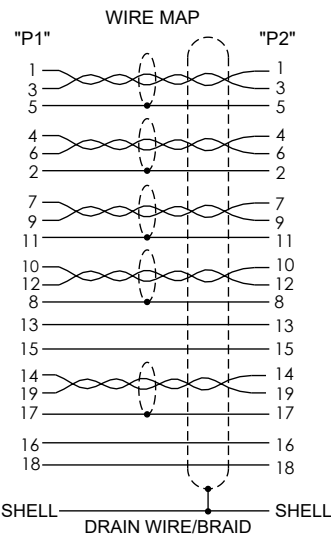

6

5

4

3

2

1

REVISION

ZONE	REV	DESCRIPTION	DATE	CHANGED BY	APPROVED
	B	ECO-13916	10/4/2024	DMAY	DGUTTADAURO

F

E

D

C

B

A

UL21118

5 TP, 28AWG INDIVIDUALLY SHIELDED STRANDED TINNED COPPER
4 COND. 28AWG STRANDED TINNED COPPER
PLUS COPPER BRAID SHIELD
JACKET: HDMI 2.1 LOW SMOKE ZERO HALOGEN, BLACK

NOTES:

1. VOLTAGE TEST: DC 300V 10MS
   INSULATION RESISTANCE: 5.0M ohm/min.
   CONDUCTANCE RESISTANCE: 5.0 ohm/max.
2. DUST CAPS INSTALLED AT SHIPPING. (NOT SHOWN)
3. CABLE ASSEMBLY SHALL BE TESTED FOR CONTINUITY.
4. CABLE ASSEMBLY SHALL BE INDIVIDUALLY PACKAGED.

REGULATORY COMPLIANCE:

EU RoHS DIRECTIVE (MOST RECENT RELEASED VERSION)

THE INFORMATION CONTAINED IN THIS DRAWING IS THE SOLE PROPERTY OF INFINITE ELECTRONICS, INC. ANY REPRODUCTION IN PART OR WHOLE WITHOUT THE WRITTEN PERMISSION OF INFINITE ELECTRONICS, INC. IS PROHIBITED. THESE COMMODITIES, TECHNOLOGY OR SOFTWARE WERE EXPORTED FROM THE UNITED STATES IN ACCORDANCE WITH THE EXPORT ADMINISTRATION REGULATIONS. DIVERSION CONTRARY TO U.S. LAW PROHIBITED.

ITEM NUMBER	LENGTH MM [FT]
HD21Z-MM-BLK-05M	500.0 +51.0/-0 [1.64]
HD21Z-MM-BLK-1M	1000.0 +51.0/-0 [3.28]
HD21Z-MM-BLK-2M	2000.0 +102.0/-0 [6.56]
HD21Z-MM-BLK-3M	3000.0 +102.0/-0 [9.84]
HD21Z-MM-BLK-4M	4000.0 +152.0/-0 [13.12]
HD21Z-MM-BLK-5M	5000.0 +152.0/-0 [16.41]

UNLESS OTHERWISE SPECIFIED
LEADING DIMENSIONS ARE INCHES
DIMENSIONS IN [ ] ARE MILLIMETERS

TOLERANCES:
X = ±.2 [5] FRACTIONS
.XX = ±.02 [0.5] ± 1/32
.XXX = ±.005 [0.13] ANGLES ± 1°

ALL DIMENSIONS ARE FOR REFERENCE ONLY
AND SUBJECT TO CHANGE WITHOUT NOTICE.
UN-DIMENSIONED/NON-CRITICAL FEATURES
MAY VARY IN SIZE AND LOCATION
COLORS MAY VARY

L-com
an INFINIT® brand

Website: www.L-com.com
Phone: 1.800.341.5266 | 1.978.682.6936

INTERPRET ALL DIMENSIONS AND
TOLERANCES PER ASME Y14.5

SCALE	SHEET
NONE	1 OF 1

DESCRIPTION

HDMI 2.1 CABLE, M/M, LSZH, BLK

SIZE	CAGE CODE	DRAWN BY	ITEM NO.	REV
A	43321	DFRISIELLO	HD21Z-MM-BLK	B

6

5

4

3

2

1