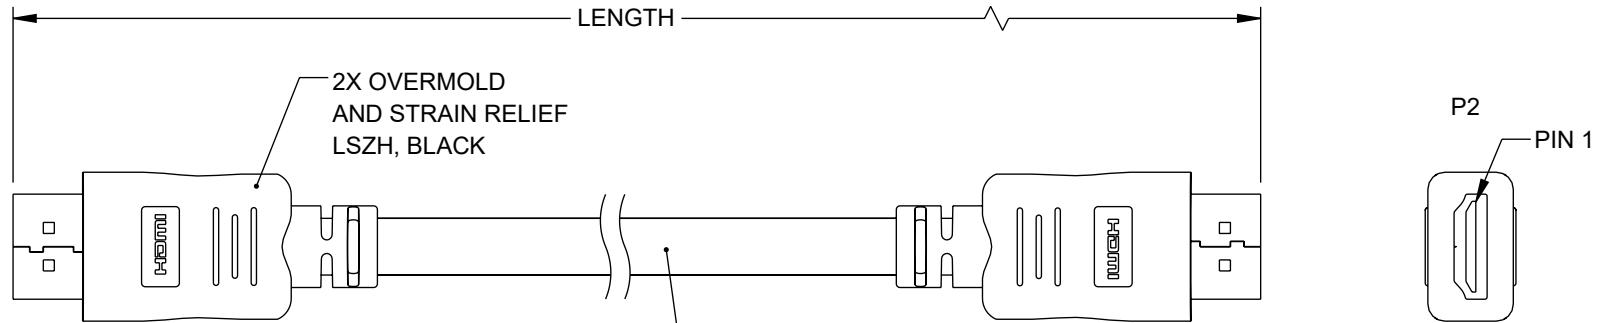

6

5

4

3

2

1

REVISION

ZONE	REV	DESCRIPTION	DATE	CHANGED BY	APPROVED
	B	ECO-13916	10/4/2024	DMAY	DGUTTADAURO

F

E

D

C

B

A

UL21118

5 TP, 28AWG INDIVIDUALLY SHIELDED STRANDED TINNED COPPER
4 COND. 28AWG STRANDED TINNED COPPER
PLUS COPPER BRAID SHIELD
JACKET: HDMI 2.1 LOW SMOKE ZERO HALOGEN, BLACK

NOTES:

1. VOLTAGE TEST: DC 300V 10MS
   INSULATION RESISTANCE: 5.0M ohm/min.
   CONDUCTANCE RESISTANCE: 5.0 ohm/max.
2. DUST CAPS INSTALLED AT SHIPPING. (NOT SHOWN)
3. CABLE ASSEMBLY SHALL BE TESTED FOR CONTINUITY.
4. CABLE ASSEMBLY SHALL BE INDIVIDUALLY PACKAGED.

REGULATORY COMPLIANCE:

EU RoHS DIRECTIVE (MOST RECENT RELEASED VERSION)

THE INFORMATION CONTAINED IN THIS DRAWING IS THE SOLE PROPERTY OF INFINITE ELECTRONICS, INC. ANY REPRODUCTION IN PART OR WHOLE WITHOUT THE WRITTEN PERMISSION OF INFINITE ELECTRONICS, INC. IS PROHIBITED. THESE COMMODITIES, TECHNOLOGY OR SOFTWARE WERE EXPORTED FROM THE UNITED STATES IN ACCORDANCE WITH THE EXPORT ADMINISTRATION REGULATIONS. DIVERSION CONTRARY TO U.S. LAW PROHIBITED.

ITEM NUMBER	LENGTH MM [FT]
HD21Z-MM-BLK-05M	500.0 +51.0/-0 [1.64]
HD21Z-MM-BLK-1M	1000.0 +51.0/-0 [3.28]
HD21Z-MM-BLK-2M	2000.0 +102.0/-0 [6.56]
HD21Z-MM-BLK-3M	3000.0 +102.0/-0 [9.84]
HD21Z-MM-BLK-4M	4000.0 +152.0/-0 [13.12]
HD21Z-MM-BLK-5M	5000.0 +152.0/-0 [16.41]

UNLESS OTHERWISE SPECIFIED
LEADING DIMENSIONS ARE INCHES
DIMENSIONS IN [ ] ARE MILLIMETERS

TOLERANCES:
X = ±.2 [5] FRACTIONS
.XX = ±.02 [0.5] ± 1/32
.XXX = ±.005 [0.13] ANGLES ± 1°

ALL DIMENSIONS ARE FOR REFERENCE ONLY
AND SUBJECT TO CHANGE WITHOUT NOTICE.
UN-DIMENSIONED/NON-CRITICAL FEATURES
MAY VARY IN SIZE AND LOCATION
COLORS MAY VARY

L-com
an INFINIT® brand

Website: www.L-com.com
Phone: 1.800.341.5266 | 1.978.682.6936

INTERPRET ALL DIMENSIONS AND
TOLERANCES PER ASME Y14.5

SCALE	SHEET
NONE	1 OF 1

DESCRIPTION

HDMI 2.1 CABLE, M/M, LSZH, BLK

SIZE	CAGE CODE	DRAWN BY	ITEM NO.	REV
A	43321	DFRISIELLO	HD21Z-MM-BLK	B

6

5

4

3

2

1