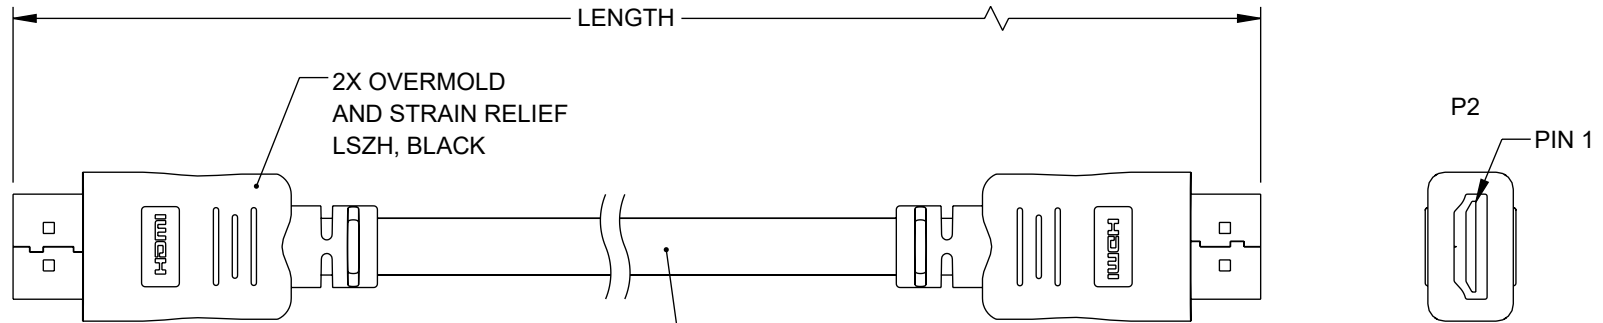

PIN 1
2X HDMI 2.1 MALE CONNECTOR

UL21118

5 TP, 28AWG INDIVIDUALLY SHIELDED STRANDED TINNED COPPER
4 COND. 28AWG STRANDED TINNED COPPER
PLUS COPPER BRAID SHIELD
JACKET: HDMI 2.1 LOW SMOKE ZERO HALOGEN, BLACK

ITEM NUMBER	LENGTH MM [FT]
HD21Z-MM-BLK-05M	500.0 +51.0/-0 [1.64]
HD21Z-MM-BLK-1M	1000.0 +51.0/-0 [3.28]
HD21Z-MM-BLK-2M	2000.0 +102.0/-0 [6.56]
HD21Z-MM-BLK-3M	3000.0 +102.0/-0 [9.84]
HD21Z-MM-BLK-4M	4000.0 +152.0/-0 [13.12]
HD21Z-MM-BLK-5M	5000.0 +152.0/-0 [16.41]

NOTES:

- VOLTAGE TEST: DC 300V 10MS
INSULATION RESISTANCE: 5.0M ohm/min.
CONDUCTANCE RESISTANCE: 5.0 ohm/max.
- DUST CAPS INSTALLED AT SHIPPING. (NOT SHOWN)
- CABLE ASSEMBLY SHALL BE TESTED FOR CONTINUITY.
- CABLE ASSEMBLY SHALL BE INDIVIDUALLY PACKAGED.