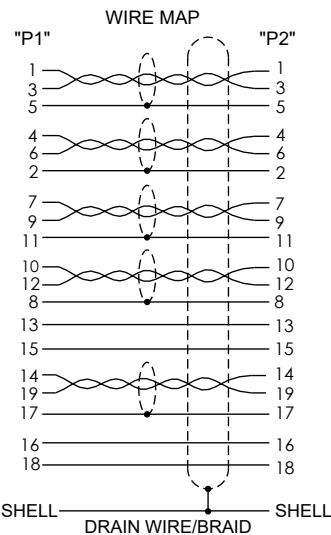

PIN 1
2X HDMI 2.1 MALE CONNECTOR

UL21118

5 TP, 28AWG INDIVIDUALLY SHIELDED STRANDED TINNED COPPER
4 COND. 28AWG STRANDED TINNED COPPER
PLUS COPPER BRAID SHIELD
JACKET: HDMI 2.1 LOW SMOKE ZERO HALOGEN, BLACK

ITEM NUMBER	LENGTH MM [FT]
HD21Z-MM-BLK-05M	500.0 +51.0/-0 [1.64]
HD21Z-MM-BLK-1M	1000.0 +51.0/-0 [3.28]
HD21Z-MM-BLK-2M	2000.0 +102.0/-0 [6.56]
HD21Z-MM-BLK-3M	3000.0 +102.0/-0 [9.84]
HD21Z-MM-BLK-4M	4000.0 +152.0/-0 [13.12]
HD21Z-MM-BLK-5M	5000.0 +152.0/-0 [16.41]

NOTES:

- VOLTAGE TEST: DC 300V 10MS
INSULATION RESISTANCE: 5.0M ohm/min.
CONDUCTANCE RESISTANCE: 5.0 ohm/max.
- DUST CAPS INSTALLED AT SHIPPING. (NOT SHOWN)
- CABLE ASSEMBLY SHALL BE TESTED FOR CONTINUITY.
- CABLE ASSEMBLY SHALL BE INDIVIDUALLY PACKAGED.