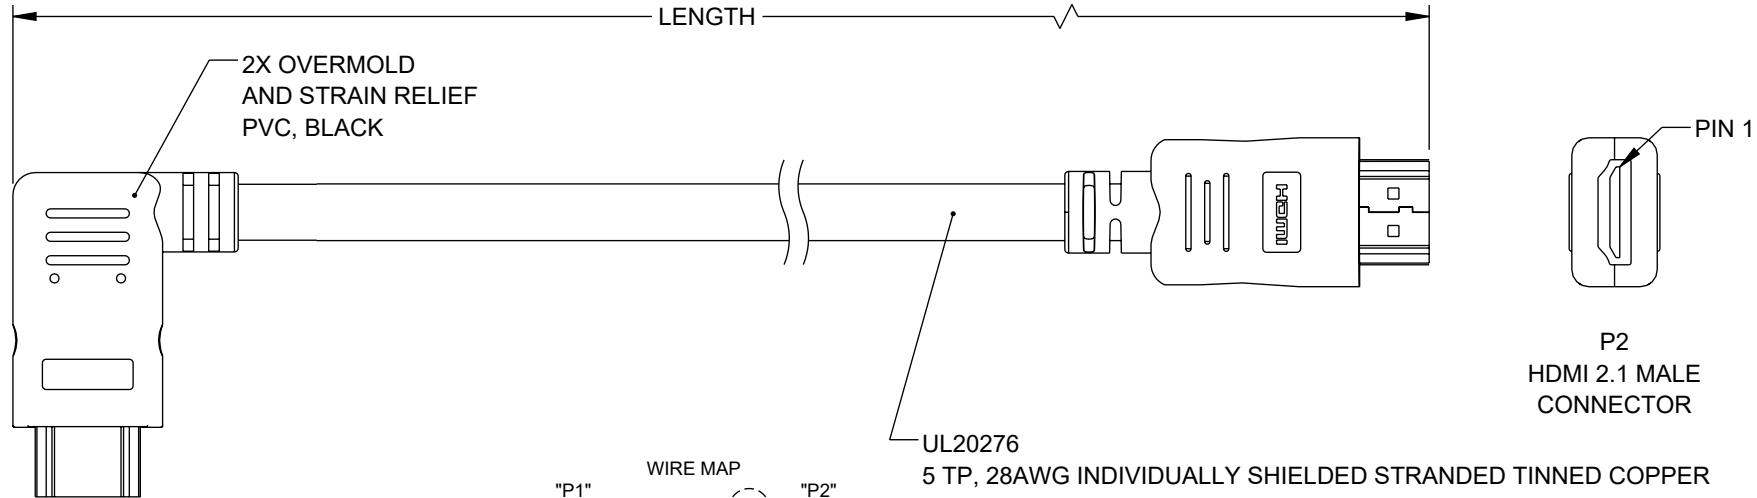

6

5

4

3

REVISION

ZONE	REV	DESCRIPTION	DATE	CHANGED BY	APPROVED
	B	ECO-13916	10/4/2024	DMAY	DGUTTADAURO

UL20276
5 TP, 28AWG INDIVIDUALLY SHIELDED STRANDED TINNED COPPER
4 COND. 28AWG STRANDED TINNED COPPER
PLUS COPPER BRAID SHIELD
JACKET: HDMI 2.1 PVC, BLACK

ITEM NUMBER	LENGTH MM [FT]
HD21PRAR-MM-BLK-05M	500.0 +51.0/-0 [1.64]
HD21PRAR-MM-BLK-1M	1000.0 +51.0/-0 [3.28]
HD21PRAR-MM-BLK-2M	2000.0 +102.0/-0 [6.56]
HD21PRAR-MM-BLK-3M	3000.0 +102.0/-0 [9.84]

NOTES:

1. VOLTAGE TEST: DC 300V 10MS
   INSULATION RESISTANCE: 5.0M ohm/min.
   CONDUCTANCE RESISTANCE: 5.0 ohm/max.
2. DUST CAPS INSTALLED AT SHIPPING. (NOT SHOWN)
3. CABLE ASSEMBLY SHALL BE TESTED FOR CONTINUITY.
4. CABLE ASSEMBLY SHALL BE INDIVIDUALLY PACKAGED.

REGULATORY COMPLIANCE:

EU RoHS DIRECTIVE (MOST RECENT RELEASED VERSION)

THE INFORMATION CONTAINED IN THIS DRAWING IS THE SOLE PROPERTY OF INFINITE ELECTRONICS, INC. ANY REPRODUCTION IN PART OR WHOLE WITHOUT THE WRITTEN PERMISSION OF INFINITE ELECTRONICS, INC. IS PROHIBITED. THESE COMMODITIES, TECHNOLOGY OR SOFTWARE WERE EXPORTED FROM THE UNITED STATES IN ACCORDANCE WITH THE EXPORT ADMINISTRATION REGULATIONS. DIVERSION CONTRARY TO U.S. LAW PROHIBITED.

UNLESS OTHERWISE SPECIFIED
LEADING DIMENSIONS ARE INCHES
DIMENSIONS IN [ ] ARE MILLIMETERS

TOLERANCES:
.X = ±.2 [5]   FRACTIONS
.XX = ±.02 [0.5]   ± 1/32
.XXX = ±.005 [0.13]   ANGLES ± 1°

CABLE LENGTH TOLERANCES:
≤12 [305] = +1 [25] / -0
>12 [305] ≤ 60 [1524] = +2 [51] / -0
>60 [1524] ≤ 120 [3048] = +4 [102] / -0
>120 [3048] ≤ 300 [7620] = +6 [152] / -0
>300 [7620] = +5% / -0

L-com
an INFINIT@ brand

Website: www.L-com.com
Phone: 1.800.341.5266 | 1.978.682.6936

INTERPRET ALL DIMENSIONS AND
TOLERANCES PER ASME Y14.5

SCALE	SHEET
NONE	1 OF 1

DESCRIPTION
HDMI 2.1 CABLE, M/RA-RIGHT-M, PVC, BLK

SIZE	CAGE CODE	DRAWN BY	ITEM NO.	REV
A	43321	DFRISIELLO	HD21PRAR-MM-BLK	B

6

5

4

3

2

1