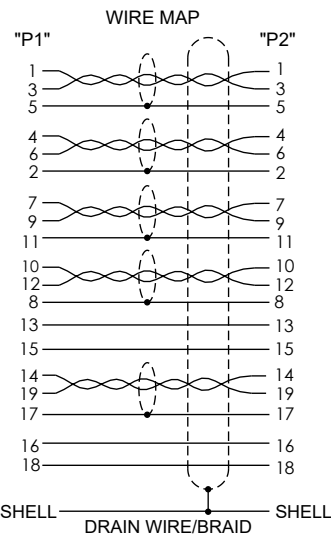

6

5

4

3

REVISION

ZONE	REV	DESCRIPTION	DATE	CHANGED BY	APPROVED
	B	ECO-13916	10/4/2024	DMAY	DGUTTADAURO

UL20276
5 TP, 28AWG INDIVIDUALLY SHIELDED STRANDED TINNED COPPER
4 COND. 28AWG STRANDED TINNED COPPER
PLUS COPPER BRAID SHIELD
JACKET: HDMI 2.1 PVC, BLACK

ITEM NUMBER	LENGTH MM [FT]
HD21PRAR-MM-BLK-05M	500.0 +51.0/-0 [1.64]
HD21PRAR-MM-BLK-1M	1000.0 +51.0/-0 [3.28]
HD21PRAR-MM-BLK-2M	2000.0 +102.0/-0 [6.56]
HD21PRAR-MM-BLK-3M	3000.0 +102.0/-0 [9.84]

NOTES:

1. VOLTAGE TEST: DC 300V 10MS
   INSULATION RESISTANCE: 5.0M ohm/min.
   CONDUCTANCE RESISTANCE: 5.0 ohm/max.
2. DUST CAPS INSTALLED AT SHIPPING. (NOT SHOWN)
3. CABLE ASSEMBLY SHALL BE TESTED FOR CONTINUITY.
4. CABLE ASSEMBLY SHALL BE INDIVIDUALLY PACKAGED.

REGULATORY COMPLIANCE:

EU RoHS DIRECTIVE (MOST RECENT RELEASED VERSION)

THE INFORMATION CONTAINED IN THIS DRAWING IS THE SOLE PROPERTY OF INFINITE ELECTRONICS, INC. ANY REPRODUCTION IN PART OR WHOLE WITHOUT THE WRITTEN PERMISSION OF INFINITE ELECTRONICS, INC. IS PROHIBITED. THESE COMMODITIES, TECHNOLOGY OR SOFTWARE WERE EXPORTED FROM THE UNITED STATES IN ACCORDANCE WITH THE EXPORT ADMINISTRATION REGULATIONS. DIVERSION CONTRARY TO U.S. LAW PROHIBITED.

UNLESS OTHERWISE SPECIFIED
LEADING DIMENSIONS ARE INCHES
DIMENSIONS IN [ ] ARE MILLIMETERS

TOLERANCES:
.X = ±.2 [5]   FRACTIONS
.XX = ±.02 [0.5]   ± 1/32
.XXX = ±.005 [0.13]   ANGLES ± 1°

CABLE LENGTH TOLERANCES:
≤12 [305] = +1 [25] / -0
>12 [305] ≤ 60 [1524] = +2 [51] / -0
>60 [1524] ≤ 120 [3048] = +4 [102] / -0
>120 [3048] ≤ 300 [7620] = +6 [152] / -0
>300 [7620] = +5% / -0

L-com
an INFINIT@ brand

Website: www.L-com.com
Phone: 1.800.341.5266 | 1.978.682.6936

INTERPRET ALL DIMENSIONS AND
TOLERANCES PER ASME Y14.5

SCALE	SHEET
NONE	1 OF 1

DESCRIPTION
HDMI 2.1 CABLE, M/RA-RIGHT-M, PVC, BLK

SIZE	CAGE CODE	DRAWN BY	ITEM NO.	REV
A	43321	DFRISIELLO	HD21PRAR-MM-BLK	B

6

5

4

3

2

1