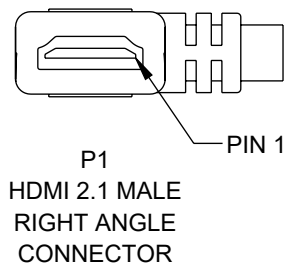

6

5

4

3

REVISION

ZONE	REV	DESCRIPTION	DATE	CHANGED BY	APPROVED
	B	ECO-13916	10/4/2024	DMAY	DGUTTADAURO

UL20276
5 TP, 28AWG INDIVIDUALLY SHIELDED STRANDED TINNED COPPER
4 COND. 28AWG STRANDED TINNED COPPER
PLUS COPPER BRAID SHIELD
JACKET: HDMI 2.1 PVC, BLACK

ITEM NUMBER	LENGTH MM [FT]
HD21PRAR-MM-BLK-05M	500.0 +51.0/-0 [1.64]
HD21PRAR-MM-BLK-1M	1000.0 +51.0/-0 [3.28]
HD21PRAR-MM-BLK-2M	2000.0 +102.0/-0 [6.56]
HD21PRAR-MM-BLK-3M	3000.0 +102.0/-0 [9.84]

NOTES:

1. VOLTAGE TEST: DC 300V 10MS
   INSULATION RESISTANCE: 5.0M ohm/min.
   CONDUCTANCE RESISTANCE: 5.0 ohm/max.
2. DUST CAPS INSTALLED AT SHIPPING. (NOT SHOWN)
3. CABLE ASSEMBLY SHALL BE TESTED FOR CONTINUITY.
4. CABLE ASSEMBLY SHALL BE INDIVIDUALLY PACKAGED.

REGULATORY COMPLIANCE:

EU RoHS DIRECTIVE (MOST RECENT RELEASED VERSION)

THE INFORMATION CONTAINED IN THIS DRAWING IS THE SOLE PROPERTY OF INFINITE ELECTRONICS, INC. ANY REPRODUCTION IN PART OR WHOLE WITHOUT THE WRITTEN PERMISSION OF INFINITE ELECTRONICS, INC. IS PROHIBITED. THESE COMMODITIES, TECHNOLOGY OR SOFTWARE WERE EXPORTED FROM THE UNITED STATES IN ACCORDANCE WITH THE EXPORT ADMINISTRATION REGULATIONS. DIVERSION CONTRARY TO U.S. LAW PROHIBITED.

UNLESS OTHERWISE SPECIFIED
LEADING DIMENSIONS ARE INCHES
DIMENSIONS IN [ ] ARE MILLIMETERS

TOLERANCES:
.X = ±.2 [5]   FRACTIONS
.XX = ±.02 [0.5]   ± 1/32
.XXX = ±.005 [0.13]   ANGLES ± 1°

CABLE LENGTH TOLERANCES:
≤12 [305] = +1 [25] / -0
>12 [305] ≤ 60 [1524] = +2 [51] / -0
>60 [1524] ≤ 120 [3048] = +4 [102] / -0
>120 [3048] ≤ 300 [7620] = +6 [152] / -0
>300 [7620] = +5% / -0

L-com
an INFINIT@ brand

Website: www.L-com.com
Phone: 1.800.341.5266 | 1.978.682.6936

INTERPRET ALL DIMENSIONS AND
TOLERANCES PER ASME Y14.5

SCALE	SHEET
NONE	1 OF 1

DESCRIPTION
HDMI 2.1 CABLE, M/RA-RIGHT-M, PVC, BLK

SIZE	CAGE CODE	DRAWN BY	ITEM NO.	REV
A	43321	DFRISIELLO	HD21PRAR-MM-BLK	B

6

5

4

3

2

1