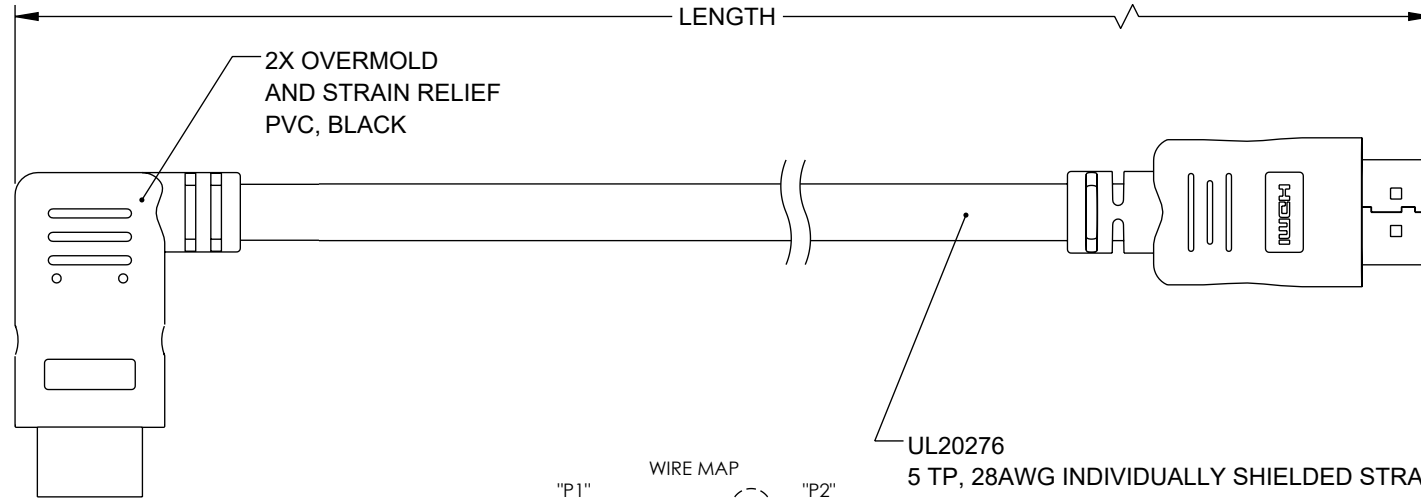

P1
HDMI 2.1 MALE
LEFT ANGLE
CONNECTOR

P2
HDMI 2.1 MALE
CONNECTOR

UL20276

5 TP, 28AWG INDIVIDUALLY SHIELDED STRANDED TINNED COPPER
4 COND. 28AWG STRANDED TINNED COPPER
PLUS COPPER BRAID SHIELD
JACKET: HDMI 2.1 PVC, BLACK