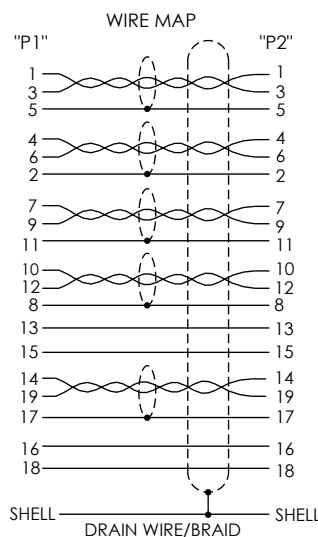

P1
HDMI 2.1 MALE
LEFT ANGLE
CONNECTOR

P2
HDMI 2.1 MALE
CONNECTOR

UL20276

5 TP, 28AWG INDIVIDUALLY SHIELDED STRANDED TINNED COPPER
4 COND. 28AWG STRANDED TINNED COPPER
PLUS COPPER BRAID SHIELD
JACKET: HDMI 2.1 PVC, BLACK

ITEM NUMBER	LENGTH MM [FT]
HD21PRAL-MM-BLK-05M	500.0 +51.0/-0 [1.64]
HD21PRAL-MM-BLK-1M	1000.0 +51.0/-0 [3.28]
HD21PRAL-MM-BLK-2M	2000.0 +102.0/-0 [6.56]
HD21PRAL-MM-BLK-3M	3000.0 +102.0/-0 [9.84]

NOTES:

- VOLTAGE TEST: DC 300V 10MS
INSULATION RESISTANCE: 5.0M ohm/min.
CONDUCTANCE RESISTANCE: 5.0 ohm/max.
- DUST CAPS INSTALLED AT SHIPPING. (NOT SHOWN)
- CABLE ASSEMBLY SHALL BE TESTED FOR CONTINUITY.
- CABLE ASSEMBLY SHALL BE INDIVIDUALLY PACKAGED.