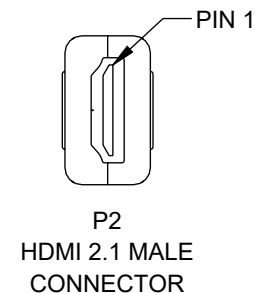

P1
HDMI 2.1 MALE
LEFT ANGLE
CONNECTOR

P2
HDMI 2.1 MALE
CONNECTOR

UL20276

5 TP, 28AWG INDIVIDUALLY SHIELDED STRANDED TINNED COPPER
4 COND. 28AWG STRANDED TINNED COPPER
PLUS COPPER BRAID SHIELD
JACKET: HDMI 2.1 PVC, BLACK

ITEM NUMBER	LENGTH MM [FT]
HD21PRAL-MM-BLK-05M	500.0 +51.0/-0 [1.64]
HD21PRAL-MM-BLK-1M	1000.0 +51.0/-0 [3.28]
HD21PRAL-MM-BLK-2M	2000.0 +102.0/-0 [6.56]
HD21PRAL-MM-BLK-3M	3000.0 +102.0/-0 [9.84]

NOTES:

- VOLTAGE TEST: DC 300V 10MS
INSULATION RESISTANCE: 5.0M ohm/min.
CONDUCTANCE RESISTANCE: 5.0 ohm/max.
- DUST CAPS INSTALLED AT SHIPPING. (NOT SHOWN)
- CABLE ASSEMBLY SHALL BE TESTED FOR CONTINUITY.
- CABLE ASSEMBLY SHALL BE INDIVIDUALLY PACKAGED.