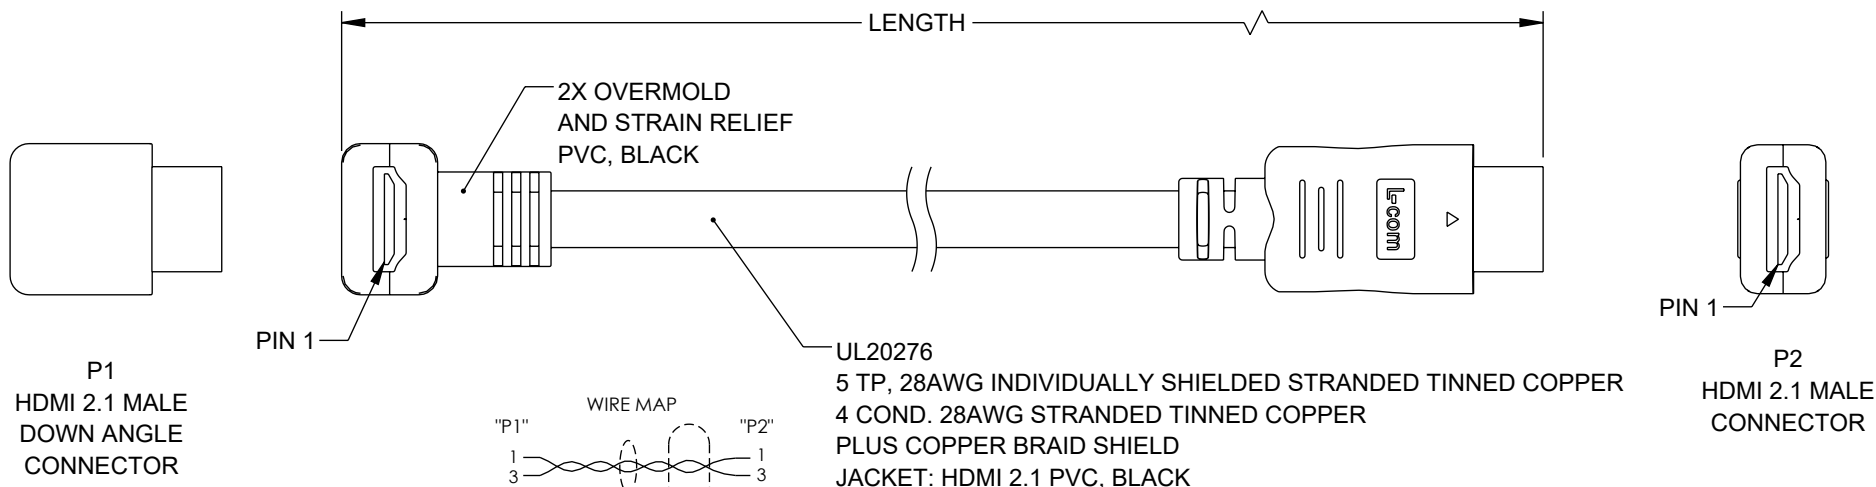

B

B

A

A

P1
HDMI 2.1 MALE
DOWN ANGLE
CONNECTOR

P2
HDMI 2.1 MALE
CONNECTOR

UL20276
5 TP, 28AWG INDIVIDUALLY SHIELDED STRANDED TINNED COPPER
4 COND. 28AWG STRANDED TINNED COPPER
PLUS COPPER BRAID SHIELD
JACKET: HDMI 2.1 PVC, BLACK