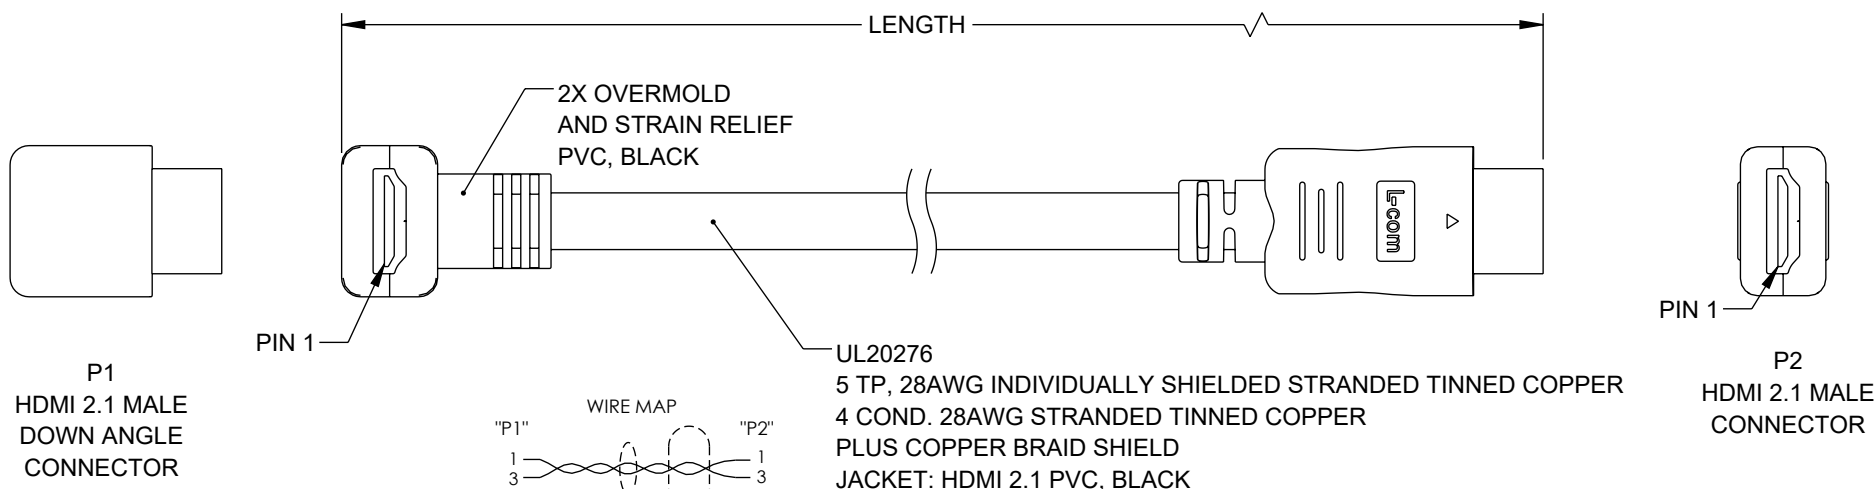

B

B

A

A

P1
HDMI 2.1 MALE
DOWN ANGLE
CONNECTOR

P2
HDMI 2.1 MALE
CONNECTOR

UL20276
5 TP, 28AWG INDIVIDUALLY SHIELDED STRANDED TINNED COPPER
4 COND. 28AWG STRANDED TINNED COPPER
PLUS COPPER BRAID SHIELD
JACKET: HDMI 2.1 PVC, BLACK