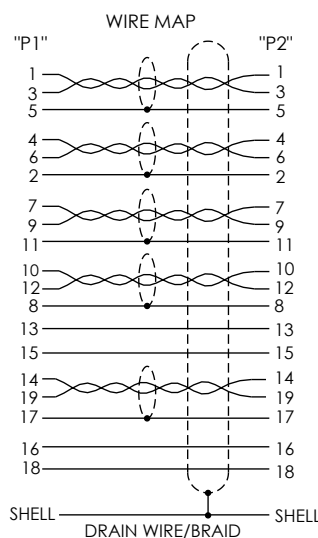

B

B

A

A

P1
HDMI 2.1 MALE
DOWN ANGLE
CONNECTOR

P2
HDMI 2.1 MALE
CONNECTOR

UL20276
5 TP, 28AWG INDIVIDUALLY SHIELDED STRANDED TINNED COPPER
4 COND. 28AWG STRANDED TINNED COPPER
PLUS COPPER BRAID SHIELD
JACKET: HDMI 2.1 PVC, BLACK

ITEM NUMBER	LENGTH MM [FT]
HD21PRAD-MM-BLK-05M	500.0 +51.0/-0 [1.64]
HD21PRAD-MM-BLK-1M	1000.0 +51.0/-0 [3.28]
HD21PRAD-MM-BLK-2M	2000.0 +102.0/-0 [6.56]
HD21PRAD-MM-BLK-3M	3000.0 +102.0/-0 [9.84]

NOTES: