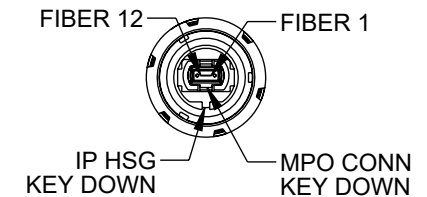

REVISION

LENGTH (L) METER [FEET]	TOLERANCE MM [INCHES]
5 [16.40]	+50/-0 [+1.97/0]
10 [32.81]	+100/-0 [+3.94/0]
20 [65.62]	+1%*L/-0
30 [98.43]	+1%*L/-0

FIBER TYPE	MULTIMODE
CONNECTOR TYPE	IP-MPO/UPC
INSERTION LOSS	≤ 0.5dB
RETURN LOSS	≥ 25dB
TEST WAVE LENGTH	850 & 1550nm

C

C

12F MPO POLARITY:
METHOD B, KEY DOWN-KEY DOWN

VIEW B-B

B

B

NOTES:

- MPO CONNECTOR ASSEMBLY POLISH TYPE: UPC.
- MPO POLARITY: TIA METHOD B.
- ALL CONNECTORS INCLUDE PROTECTIVE DUST CAPS.
- CABLE ASSEMBLY SHALL BE INDIVIDUALLY PACKAGED IAW L-COM SPECIFICATION PS-0031.