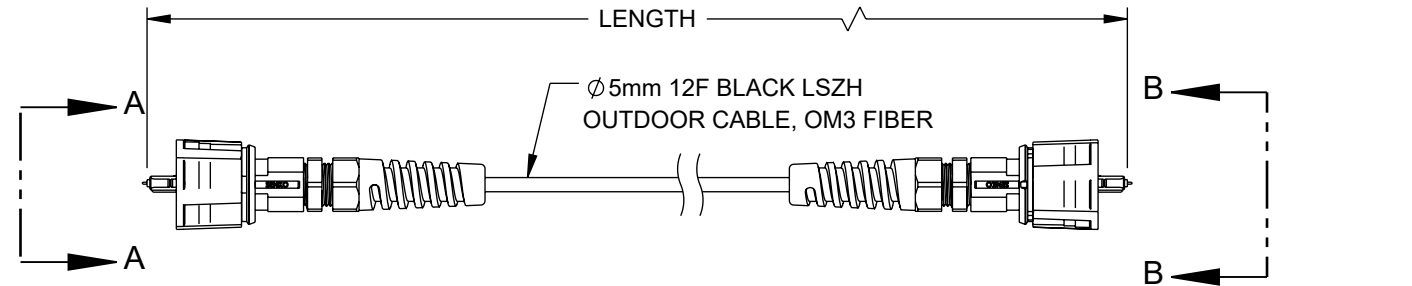

6

5

4

3

2

1

LENGTH

OPTICAL SPECIFICATION

REVISION

LENGTH (L) METER [FEET]	TOLERANCE MM [INCHES]
5 [16.40]	+50/-0 [+1.97/0]
10 [32.81]	+100/-0 [+3.94/0]
20 [65.62]	+1%*L/-0
30 [98.43]	+1%*L/-0

FIBER TYPE	MULTIMODE
CONNECTOR TYPE	IP-MPO/UPC
INSERTION LOSS	≤ 0.5dB
RETURN LOSS	≥ 25dB
TEST WAVE LENGTH	850 & 1550nm

ZONE	REV	DESCRIPTION	DATE	CHANGED BY	APPROVED
	B	ECO-13297	02/08/2024	DZINN	PHOSPODAR

F

F

E

E

D

D

C

C

B

B

NOTES:

1. MPO CONNECTOR ASSEMBLY POLISH TYPE: UPC.
2. MPO POLARITY: TIA METHOD B.
3. ALL CONNECTORS INCLUDE PROTECTIVE DUST CAPS.
4. CABLE ASSEMBLY SHALL BE INDIVIDUALLY PACKAGED IAW L-COM SPECIFICATION PS-0031.

A

REGULATORY COMPLIANCE:
EU RoHS DIRECTIVE (MOST RECENT RELEASED VERSION)

THE INFORMATION CONTAINED IN THIS DRAWING IS THE SOLE PROPERTY OF INFINITE ELECTRONICS, INC. ANY REPRODUCTION IN PART OR WHOLE WITHOUT THE WRITTEN PERMISSION OF INFINITE ELECTRONICS, INC. IS PROHIBITED. THESE COMMODITIES, TECHNOLOGY OR SOFTWARE WERE EXPORTED FROM THE UNITED STATES IN ACCORDANCE WITH THE EXPORT ADMINISTRATION REGULATIONS. DIVERSION CONTRARY TO U.S. LAW PROHIBITED.

UNLESS OTHERWISE SPECIFIED
LEADING DIMENSIONS ARE INCHES
DIMENSIONS IN [ ] ARE MILLIMETERS

TOLERANCES:
X = ±.2 [5] | FRACTIONS ± 1/32
.XX = ±.02 [0.5] | ANGLES ± 1°
.XXX = ±.005 [0.13]

CABLE LENGTH TOLERANCES:
≤12 [305] = +1 [25] / -0
>12 [305] ≤ 60 [1524] = +2 [51] / -0
>60 [1524] ≤ 120 [3048] = +4 [102] / -0
>120 [3048] ≤ 300 [7620] = +6 [152] / -0
>300 [7620] = +5% / -0

ALL DIMENSIONS ARE FOR REFERENCE ONLY
AND SUBJECT TO CHANGE WITHOUT NOTICE.
UN-DIMENSIONED/NON-CRITICAL FEATURES
MAY VARY IN SIZE AND LOCATION
COLORS MAY VARY

L-com
an INFINIT® brand

Website: www.L-com.com
Phone: 1.800.341.5266 | 1.978.682.6936

INTERPRET ALL DIMENSIONS AND
TOLERANCES PER ASME Y14.5

SCALE SHEET
NONE 1 OF 1