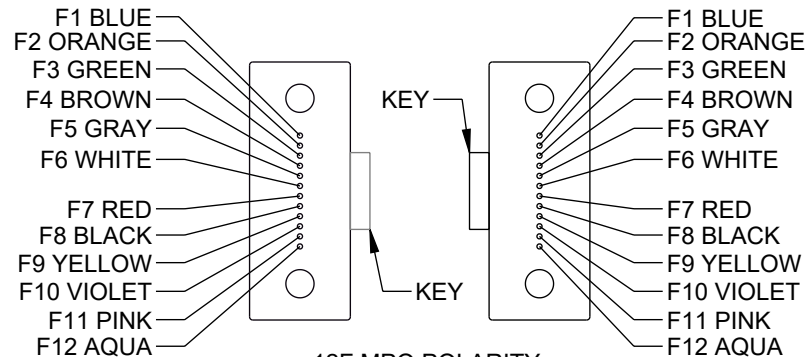

C

C

12F MPO POLARITY:
METHOD B, KEY DOWN-KEY DOWN

VIEW B-B

B

B

NOTES:

- MPO CONNECTOR ASSEMBLY POLISH TYPE: UPC.
- MPO POLARITY: TIA METHOD B.
- ALL CONNECTORS INCLUDE PROTECTIVE DUST CAPS.
- CABLE ASSEMBLY SHALL BE INDIVIDUALLY PACKAGED IAW L-COM SPECIFICATION PS-0031.