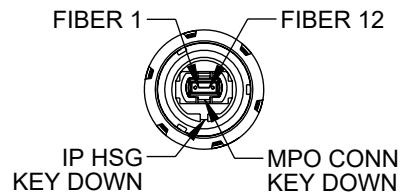

6

5

4

3

2

1

LENGTH

OPTICAL SPECIFICATION

REVISION

LENGTH (L) METER [FEET]	TOLERANCE MM [INCHES]
5 [16.40]	+50/-0 [+1.97/0]
10 [32.81]	+100/-0 [+3.94/0]
20 [65.62]	+1%*L/-0
30 [98.43]	+1%*L/-0

FIBER TYPE	MULTIMODE
CONNECTOR TYPE	IP-MPO/UPC
INSERTION LOSS	≤ 0.5dB
RETURN LOSS	≥ 25dB
TEST WAVE LENGTH	850 & 1550nm

ZONE	REV	DESCRIPTION	DATE	CHANGED BY	APPROVED
	B	ECO-13297	02/08/2024	DZINN	PHOSPODAR

F

F

E

E

VIEW A-A