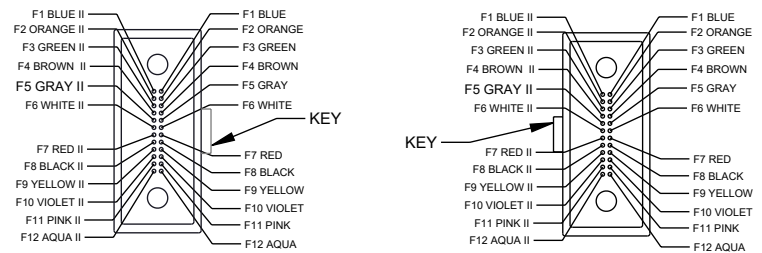

6		5		4		3		2		1	
LENGTH				OPTICAL SPECIFICATION		REVISION					
LENGTH (L) METER [FEET]	TOLERANCE MM [INCHES]	FIBER TYPE	MULTIMODE	ZONE	REV	DESCRIPTION	DATE	CHANGED BY	APPROVED		
5 [16.40]	+50/-0 [+1.97/0]	CONNECTOR TYPE	IP-MPO/UPC		B	ECO-13297	02/07/2024	DZINN	PHOSPODAR		
10 [32.81]	+100/-0 [+3.94/0]	INSERTION LOSS	≤ 0.75dB								
20 [65.62]	+1%*L/-0	RETURN LOSS	≥ 25dB								
30 [98.43]	+1%*L/-0	TEST WAVE LENGTH	850 & 1300nm								

VIEW A-A

VIEW B-B

24 FIBER MPO POLARITY:
METHOD B, KEY DOWN-KEY DOWN

- NOTES:
1. MPO CONNECTOR ASSEMBLY POLISH TYPE: UPC
 2. MPO POLARITY: TIA METHOD B.
 3. ALL CONNECTORS INCLUDE PROTECTIVE DUST CAPS.
 4. CABLE ASSEMBLY SHALL BE INDIVIDUALLY PACKAGED IAW L-COM SPECIFICATION PS-0031.

UNLESS OTHERWISE SPECIFIED LEADING DIMENSIONS ARE INCHES DIMENSIONS IN [] ARE MILLIMETERS	
TOLERANCES:	
.X = ±.2 [5]	FRACTIONS ± 1/32
.XX = ±.02 [0.5]	ANGLES ± 1°
.XXX = ±.005 [0.13]	
CABLE LENGTH TOLERANCES:	
≤12 [305] = +1 [25] / -0	
>12 [305] ≤ 60 [1524] = +2 [51] / -0	
>60 [1524] ≤ 120 [3048] = +4 [102] / -0	
>120 [3048] ≤ 300 [7620] = +6 [152] / -0	
>300 [7620] = +5% / -0	
ALL DIMENSIONS ARE FOR REFERENCE ONLY AND SUBJECT TO CHANGE WITHOUT NOTICE. UN-DIMENSIONED/NON-CRITICAL FEATURES MAY VARY IN SIZE AND LOCATION. COLORS MAY VARY	