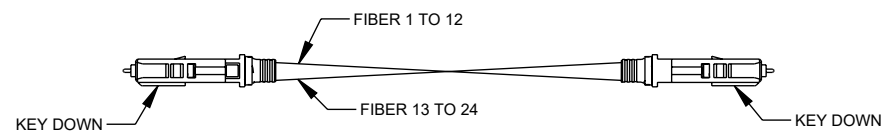

6		5		4		3		2		1	
LENGTH				OPTICAL SPECIFICATION		REVISION					
LENGTH (L) METER [FEET]	TOLERANCE MM [INCHES]	FIBER TYPE	MULTIMODE	ZONE	REV	DESCRIPTION	DATE	CHANGED BY	APPROVED		
5 [16.40]	+50/-0 [+1.97/0]	CONNECTOR TYPE	IP-MPO/UPC		B	ECO-13297	02/07/2024	DZINN	PHOSPODAR		
10 [32.81]	+100/-0 [+3.94/0]	INSERTION LOSS	≤ 0.75dB								
20 [65.62]	+1%*L/-0	RETURN LOSS	≥ 25dB								
30 [98.43]	+1%*L/-0	TEST WAVE LENGTH	850 & 1300nm								

VIEW A-A

VIEW B-B

24 FIBER MPO POLARITY:
METHOD B, KEY DOWN-KEY DOWN

- NOTES:
1. MPO CONNECTOR ASSEMBLY POLISH TYPE: UPC
 2. MPO POLARITY: TIA METHOD B.
 3. ALL CONNECTORS INCLUDE PROTECTIVE DUST CAPS.
 4. CABLE ASSEMBLY SHALL BE INDIVIDUALLY PACKAGED IAW L-COM SPECIFICATION PS-0031.