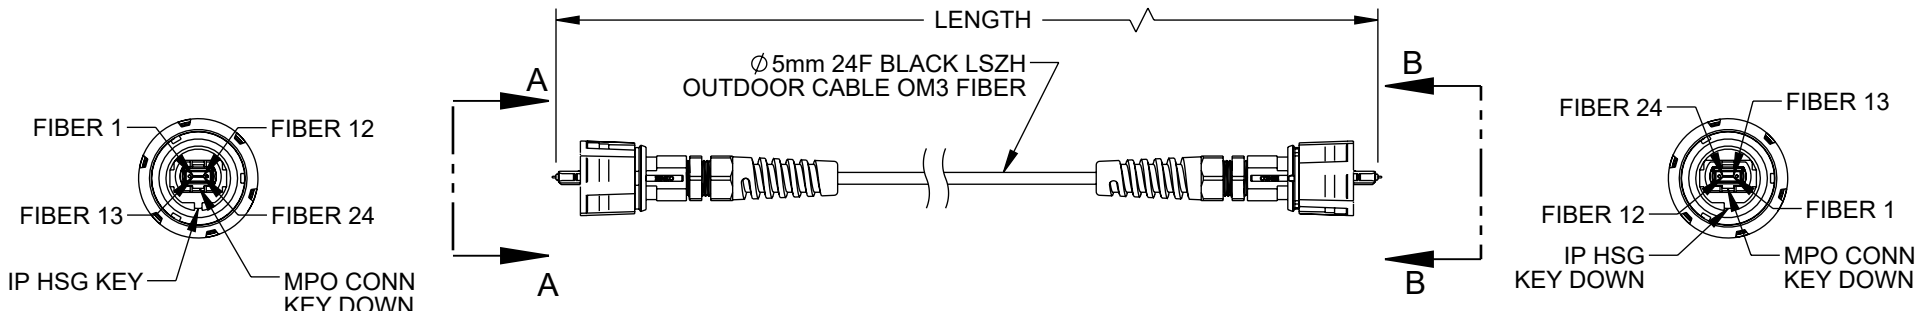

6		5		4		3		2		1	
LENGTH				OPTICAL SPECIFICATION		REVISION					
LENGTH (L) METER [FEET]	TOLERANCE MM [INCHES]	FIBER TYPE	MULTIMODE	ZONE	REV	DESCRIPTION	DATE	CHANGED BY	APPROVED		
5 [16.40]	+50/-0 [+1.97/0]	CONNECTOR TYPE	IP-MPO/UPC		B	ECO-13297	02/07/2024	DZINN	PHOSPODAR		
10 [32.81]	+100/-0 [+3.94/0]	INSERTION LOSS	≤ 0.75dB								
20 [65.62]	+1%*L/-0	RETURN LOSS	≥ 25dB								
30 [98.43]	+1%*L/-0	TEST WAVE LENGTH	850 & 1300nm								

VIEW A-A

VIEW B-B

24 FIBER MPO POLARITY:
METHOD B, KEY DOWN-KEY DOWN

- NOTES:
1. MPO CONNECTOR ASSEMBLY POLISH TYPE: UPC
 2. MPO POLARITY: TIA METHOD B.
 3. ALL CONNECTORS INCLUDE PROTECTIVE DUST CAPS.
 4. CABLE ASSEMBLY SHALL BE INDIVIDUALLY PACKAGED IAW L-COM SPECIFICATION PS-0031.

UNLESS OTHERWISE SPECIFIED LEADING DIMENSIONS ARE INCHES DIMENSIONS IN [] ARE MILLIMETERS	
TOLERANCES:	
.X = ±.2 [5]	FRACTIONS ± 1/32
.XX = ±.02 [0.5]	ANGLES ± 1°
.XXX = ±.005 [0.13]	
CABLE LENGTH TOLERANCES:	
≤12 [305] = +1 [25] / -0	
>12 [305] ≤ 60 [1524] = +2 [51] / -0	
>60 [1524] ≤ 120 [3048] = +4 [102] / -0	
>120 [3048] ≤ 300 [7620] = +6 [152] / -0	
>300 [7620] = +5% / -0	
ALL DIMENSIONS ARE FOR REFERENCE ONLY AND SUBJECT TO CHANGE WITHOUT NOTICE. UN-DIMENSIONED/NON-CRITICAL FEATURES MAY VARY IN SIZE AND LOCATION. COLORS MAY VARY	

<p>L-com an INFINIT@ brand</p> <p>Website: www.L-com.com Phone: 1.800.341.5266 1.978.682.6936</p>		<p>INTERPRET ALL DIMENSIONS AND TOLERANCES PER ASME Y14.5</p>	
		SCALE	SHEET
DESCRIPTION		NONE	1 OF 1
IP68 OUTDOOR CABLE ASSY, 5MM OD OM3, MPO/UPC MALE 24F TO MPO/UPC MALE 24F, TYPE B			
SIZE	CAGE CODE	DRAWN BY	ITEM NO.
A	43321	DZINN	FOCM30DMPMB24
			REV
			B