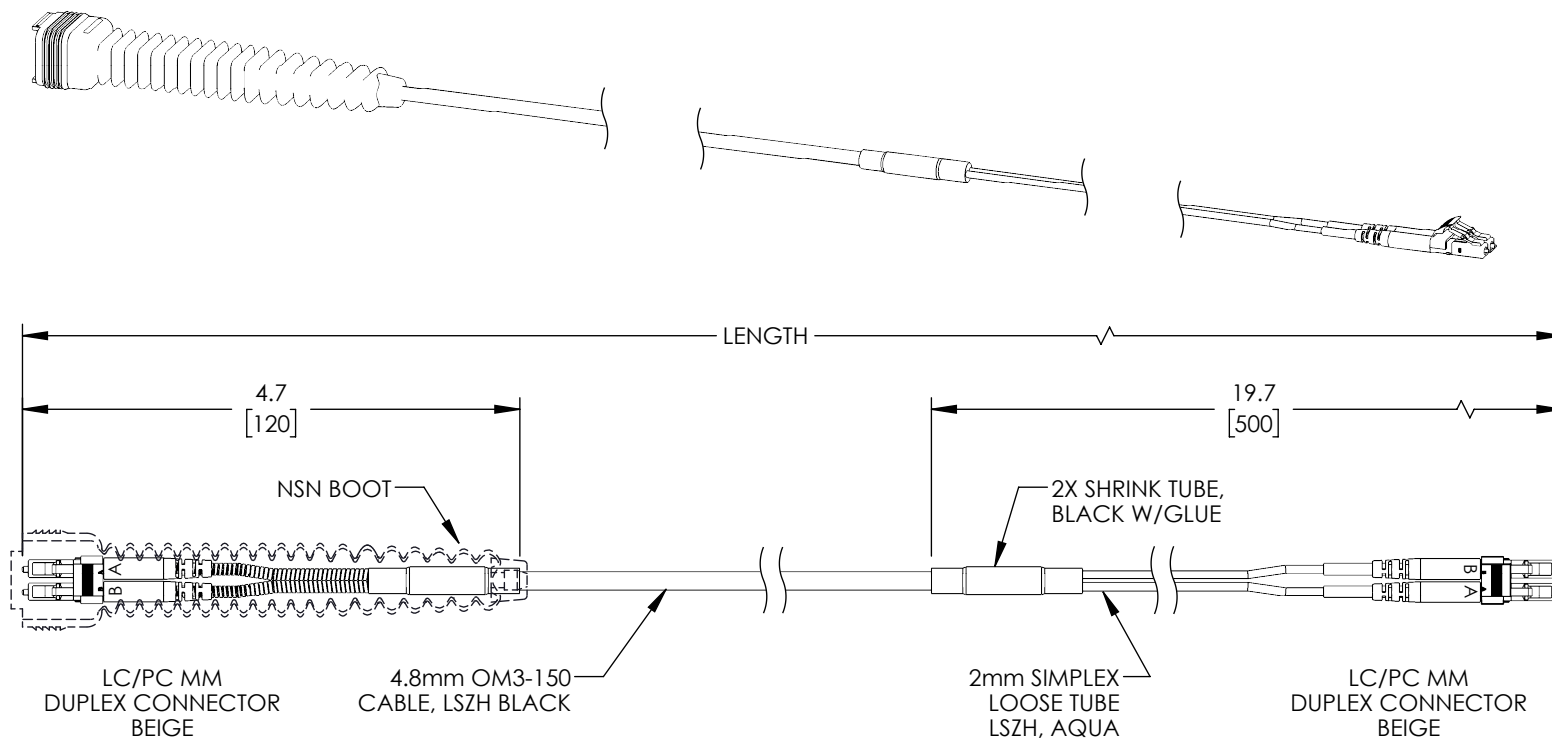

ASSY CONNECTIVITY	
LC/UPC	LC/UPC
A	B
B	A

ITEM NO.	LENGTH	
	METER	FEET
FOC01A6024N01M	1.0	3.28
FOC01A6024N02M	2.0	6.56
FOC01A6024N05M	5.0	16.40
FOC01A6024N10M	10.0	32.81
FOC01A6024N15M	15.0	49.21

NOTES:

- LC CONNECTOR POLISH TYPE: PC.
- LC CONNECTORS COME WITH DUST PLUG INSTALLED (NOT SHOWN).
- CABLE ASSEMBLY SHALL BE INDIVIDUALLY PACKAGED IN ACCORDANCE WITH L-COM SPECIFICATION PS-0031.

REGULATORY COMPLIANCE:

EU RoHS DIRECTIVE (MOST RECENT RELEASED VERSION)

UNLESS OTHERWISE SPECIFIED, DIMENSIONS ARE IN INCHES [mm] OVERALL CABLE LENGTH TOLERANCE: ≤12 [305] = +1 [25] / -0 >12 [305] ≤60 [1524] = +2 [51] / -0 >60 [1524] ≤120 [3048] = +4 [102] / -0 >120 [3048] ≤300 [7620] = +6 [152] / -0 >300 [7620] = +5% / -0 ALL OTHER DIMENSIONAL TOLERANCES: .X = ± .2 [5] FRACTIONS ± 1/32 .XX = ± .02 [5] ANGLES ± 1° .XXX = ± .005 [13]	APPROVALS	DATE	 50 High Street, West Mill, North Andover, MA 01845 USA. Phone: 1.800.341.5266 1.978.682.6936
	DRAWN BY DZINN	01/18/2022	
APPROVED BY PHOSPODAR	01/18/2022	CATEGORY FIBER OPTIC	
THIRD-ANGLE PROJECTION 	CONFIGURATION DETAILS OF UNDIMENSIONED FEATURES MAY VARY	PRODUCT DESCRIPTION Fiber Optic Outdoor patch cable, Duplex MMF(OM3), NSN flexible boot LC/PC to dual clipped LC/PC with 4.8mm LSZH jacket	
COLOR VARIATIONS MAY OCCUR	SIZE A	CAGE CODE 43321	ITEM NO. FOC01A6024N
SCALE: NONE		CAD FILE: FOC01A6024N.SLDDRW	SHEET 1 OF 1