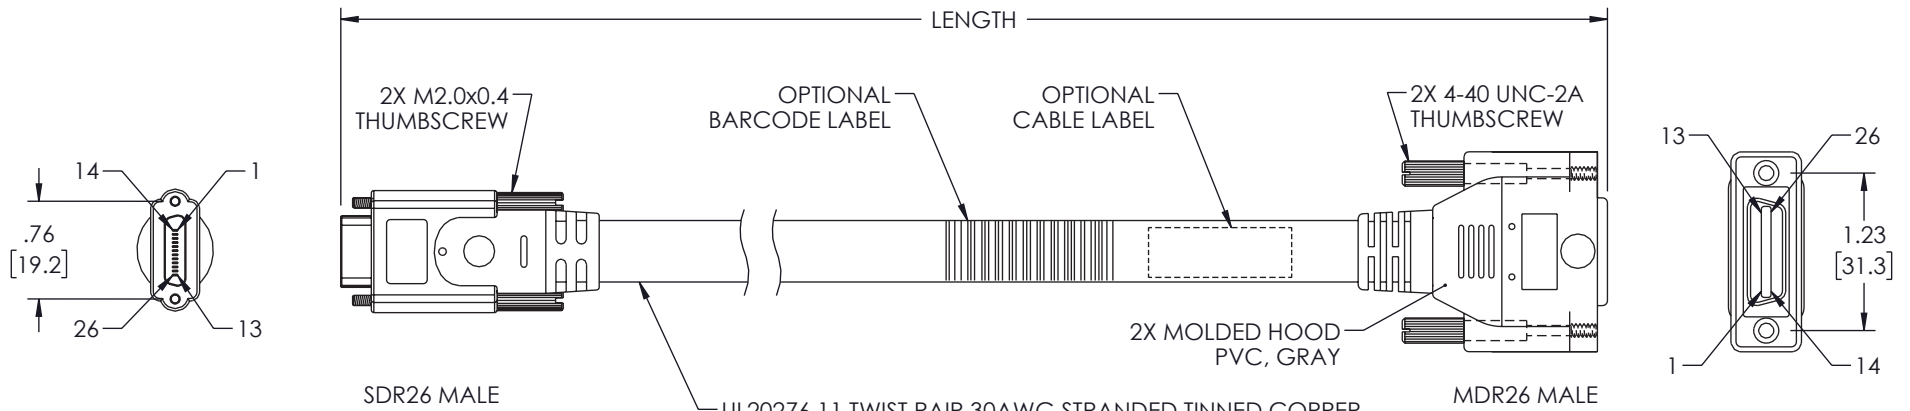

SDR26 MALE

UL20276 11 TWIST PAIR 30AWG STRANDED TINNED COPPER
2 CONDUCTOR 28AWG (UNINSULATED) PLUS
2 CONDUCTOR 28AWG
JACKET: PVC, GRAY

MDR26 MALE

WIRING DIAGRAM

1	1	BLACK	POWER L +12V
14	14	1	INNER SHIELD
2	25	WHITE	Tx DATA 0-
15	12	RED	Tx DATA 0+
3	24	WHITE	Tx DATA 1-
16	11	BLUE	Tx DATA 1+
4	23	WHITE	Tx DATA 2-
17	10	GREEN	Tx DATA 2+
5	22	WHITE	XCLK-
18	9	YELLOW	XCLK+
6	21	WHITE	Tx DATA 3-
19	8	VIOLET	Tx DATA 3+
7	20	RED	SerTC+
20	7	BLACK	SerTC-
8	19	BLACK	SerTFG-
21	6	BLUE	SerTFG+
9	18	BLACK	CC1-
22	5	GREEN	CC1+
10	17	YELLOW	CC2+
23	4	BLACK	CC2-
11	16	BLACK	CC3-
24	3	VIOLET	CC3+
12	15	WHITE	CC4+
25	2	BLACK	CC4-
13	13	2	INNER SHIELD
26	26	WHITE	POWER L +12V
		HOUSING	OUTER SHIELD

PART NUMBER	LENGTH	
	FEET	METERS
CLCA02HF-1M	3.28	1.0
CLCA02HF-3M	9.84	3.0
CLCA02HF-5M	16.40	5.0
CLCA02HF-8M	26.25	8.0

NOTES:

1. CABLE SHALL BE TESTED FOR CONTINUITY.
2. CABLE SHALL BE INDIVIDUALLY PACKAGED IN ACCORDANCE WITH L-COM SPECIFICATION PS-0031.
3. FLEX RATED FOR 1,000,000 CYCLES.

REGULATORY COMPLIANCE:

EU RoHS DIRECTIVE (MOST RECENT RELEASED VERSION)

UNLESS OTHERWISE SPECIFIED, DIMENSIONS ARE IN INCHES [mm] OVERALL CABLE LENGTH TOLERANCE: ≤12 [305] = +1 [25] / -0 >12 [305] ≤60 [1524] = +2 [51] / -0 >60 [1524] ≤120 [3048] = +4 [102] / -0 >120 [3048] ≤300 [7620] = +6 [152] / -0 >300 [7620] = +5% / -0 ALL OTHER DIMENSIONAL TOLERANCES: .X = ± .2 [5] FRACTIONS ± 1/32 .XX = ± .02 [5] ANGLES ± 1° .XXX = ± .005 [13]	APPROVALS	DATE	 50 High Street, West Mill, North Andover, MA 01845 USA. Phone: 1.800.341.5266 1.978.682.6936		
	DRAWN BY HBAKKE	01/16/2023			
CHECKED BY DMAY	01/16/2023	CATEGORY	AUDIO/VIDEO		
APPROVED BY GUTTADAURO	01/16/2023	PRODUCT DESCRIPTION			
THIRD-ANGLE PROJECTION 	CONFIGURATION DETAILS OF UNDIMENSIONED FEATURES MAY VARY	SIZE A	CAGE CODE 43321	ITEM NO. CLCA02HF	REV. A
COLOR VARIATIONS MAY OCCUR		SCALE: NONE	CAD FILE: clca02hf.SLDDRW	SHEET 1 OF 1	