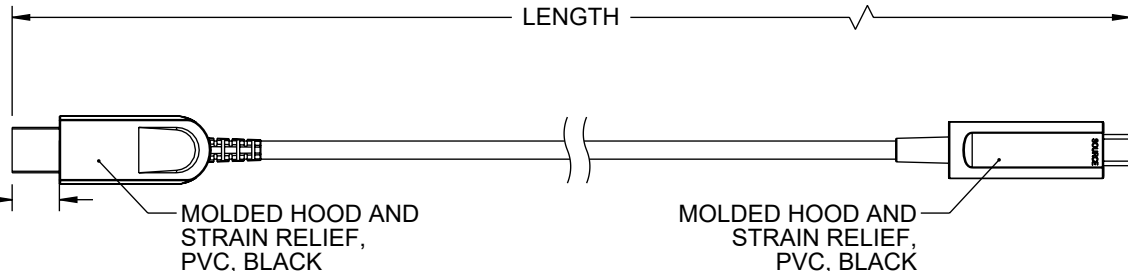

B

A

A

(.49  
[12.5])

(.28  
[7])

NOTES:

1. CABLE ASSEMBLY SHALL HAVE 360° SHIELD TERMINATION.
2. CABLE ASSEMBLY SHALL BE TESTED FOR CONTINUITY.
3. CABLE ASSEMBLY SHALL BE INDIVIDUALLY PACKAGED IN ACCORDANCE WITH L-COM SPECIFICATION PS-0031.

REGULATORY COMPLIANCE:

EU RoHS DIRECTIVE (MOST RECENT RELEASED VERSION)

PART NUMBER	LENGTH METERS [FT]
AOC-U30AMCM-V0S-005	05 [16.4]
AOC-U30AMCM-V0S-008	08 [26.3]
AOC-U30AMCM-V0S-010	10 [32.8]
AOC-U30AMCM-V0S-015	15 [49.2]
AOC-U30AMCM-V0S-020	20 [65.6]
AOC-U30AMCM-V0S-030	30 [98.4]